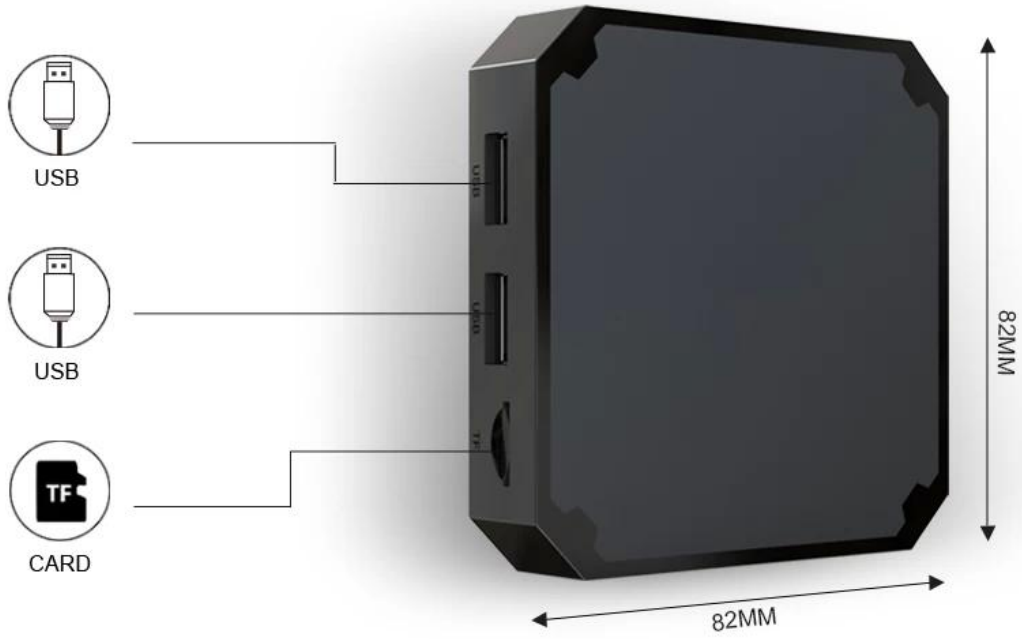

# Package Contents

Power Adapter\*1

HDMI Cable\*1

Remote Control\*1

User Manual\*1

IR cable\*1 (optional)

Wall mount\*1 (optional)

... .. . Amlogic S905W4 SOC 5G ... .. WiFi WiFi ... ..