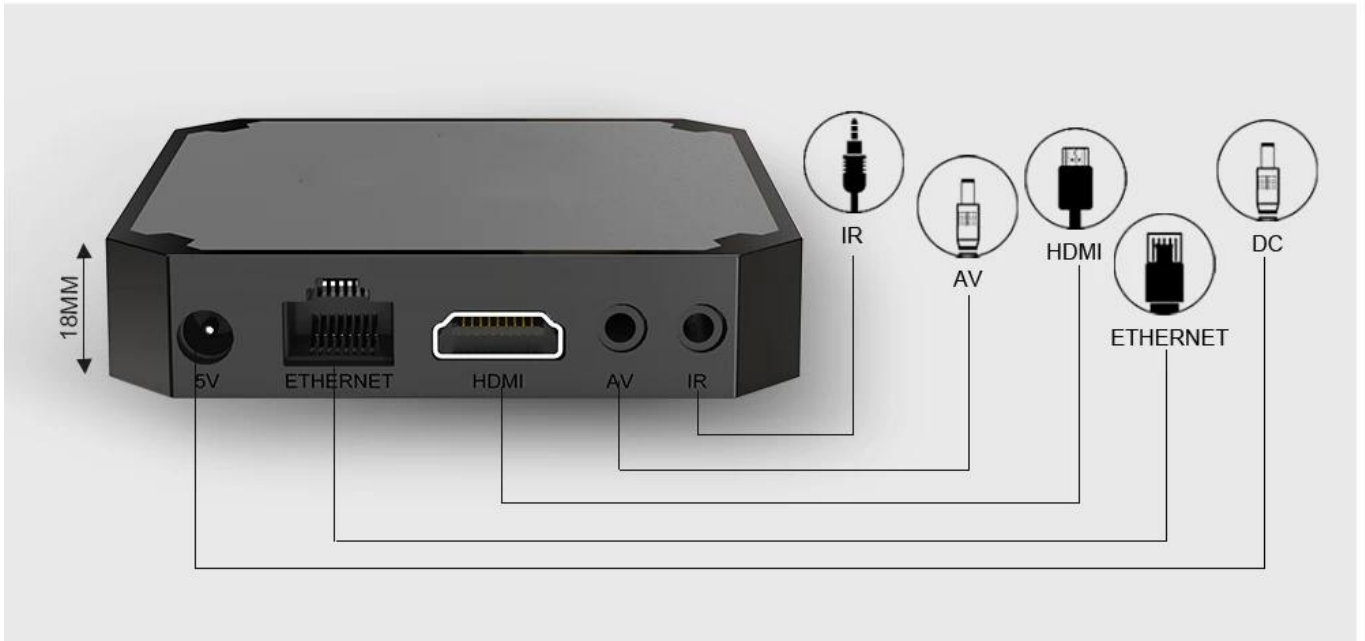

# Package Contents

Power Adapter\*1

HDMI Cable\*1

Remote Control\*1

User Manual\*1

IR cable\*1 (optional)

Wall mount\*1 (optional)

... .. . Amlogic S905W4 SOC 5G ... .. WiFi WiFi ... ..