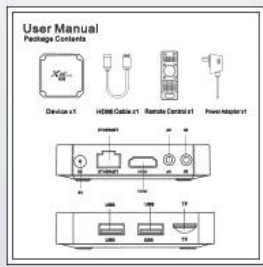

# Package Contents

Power Adapter\*1

HDMI Cable\*1

Remote Control\*1

User Manual\*1

IR cable\*1 (optional)

Wall mount\*1 (optional)

... .. . Amlogic S905W4 SOC 5G ... .. WiFi WiFi ... ..