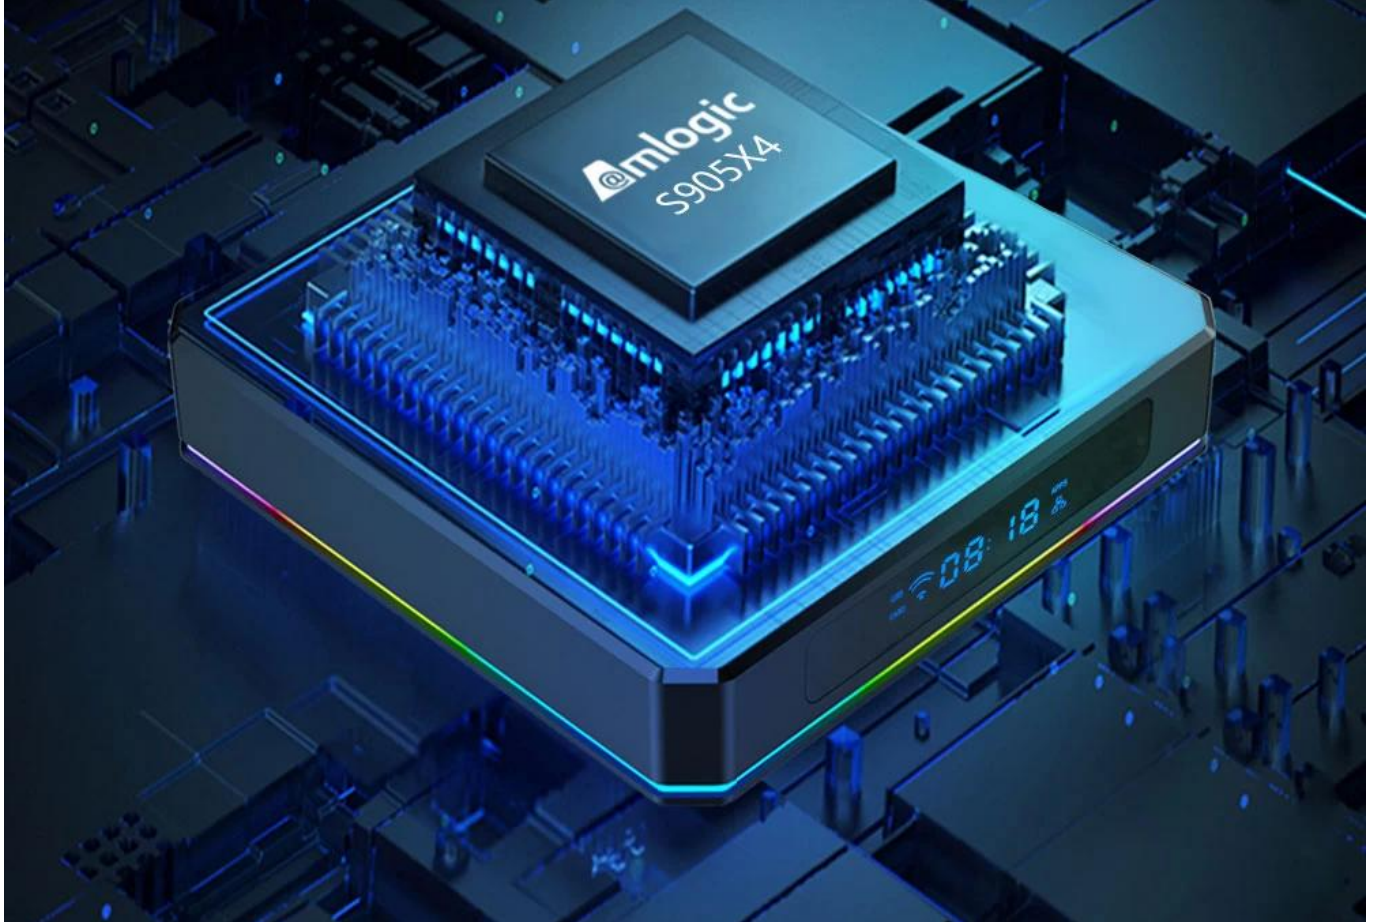

The S905X4 chipset is an advanced application processor with AV1 video codec, secured 4K video codec engine and HDR image processing functions.

Android 11

Application installation is more flexible

WiFi 2.4G&5G&802.11ac