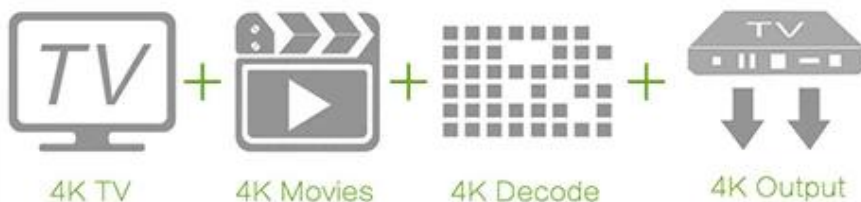

8Bit

10Bit

H.264

H.265

Enjoy box

Support HD2.0a

- 4K*2K 60Hz Resolution output
- 32 audio channel
- 1536KHz audio sampling
- Dual video stream
- Audio and video dynamic-sync