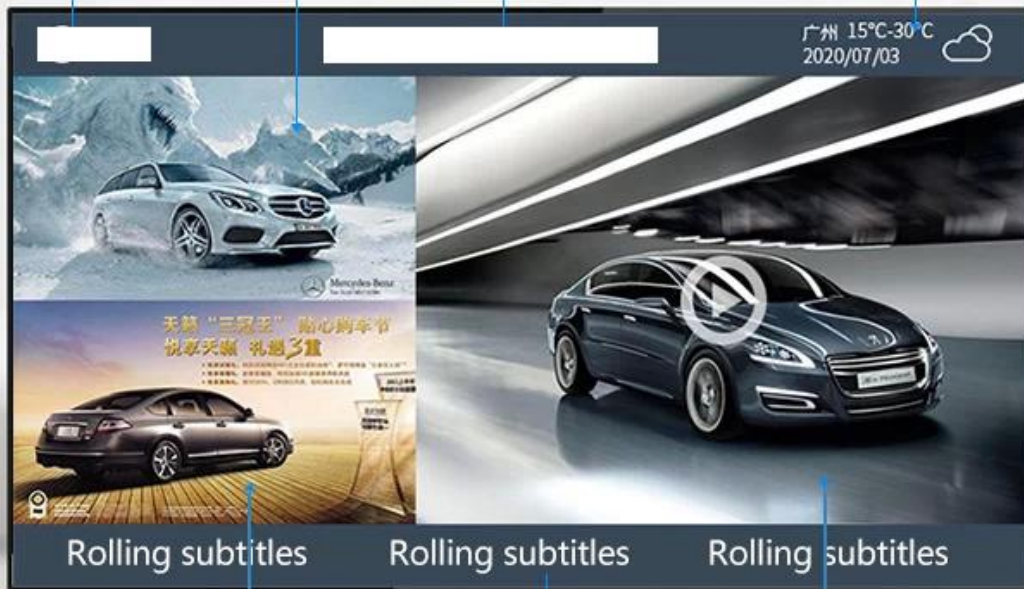

Simultaneous playback of multiple contents

On the same screen, a plurality of screens to play different contents may be provided according to their preferences

LOGO Contents display Company name Time & Weather