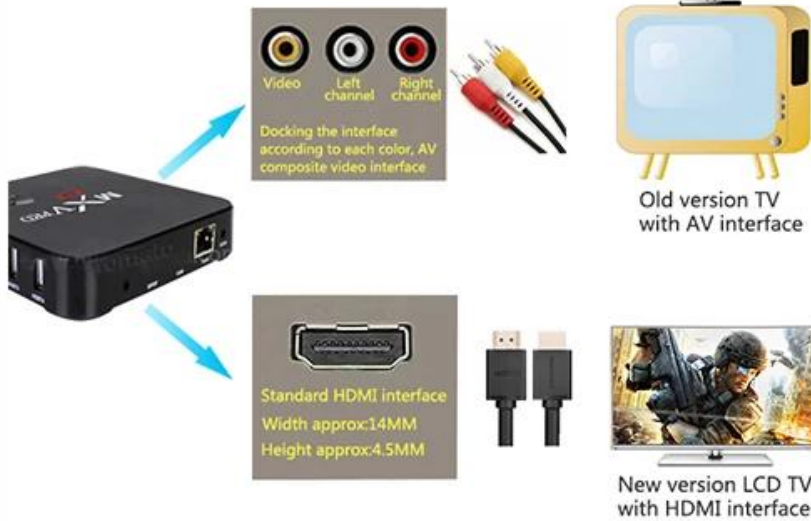

Only two steps, Easy operation

Step 1: Connect to the TV