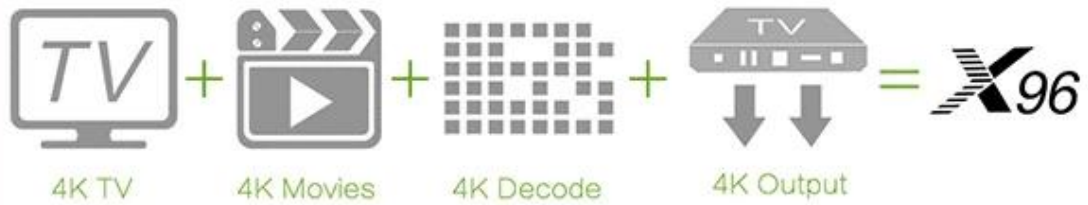

X96 Smart Box

Remote,
Anywhere,
Any angle.

The box can paste i to the Wall or TV and others.

1. Magic tape
2. Pothook Designed
3. Dual IR designed, remote control easy.

Put the photo, musics, and videos on your television.