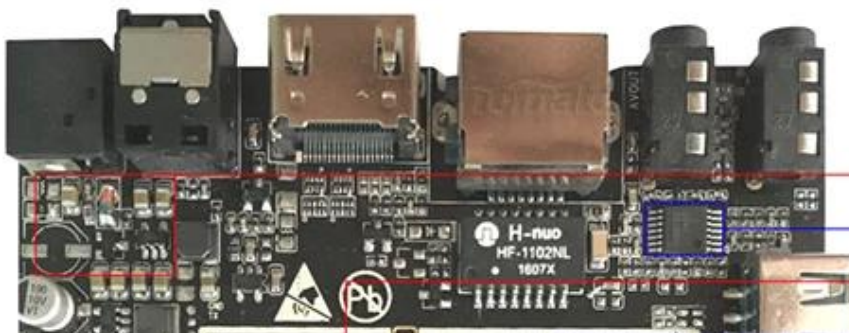

Android security patch level

May 1, 2016

Baseband version

Unknown

Kernel version

3.14.29

sjlei@sjlei-S2400SC #2

Sun Jun 12 12:06:13 CST 2016

Build number

p212-userdebug 6.0.1 MHC19J 20160612 test-keys

X96 Smart Box

Protection circuits

Prevents from damaging box when you use the bad or wrong adapter.

Audio Amplifier

AMLogic S905X Soc

MANVA DDR3 1GB*2