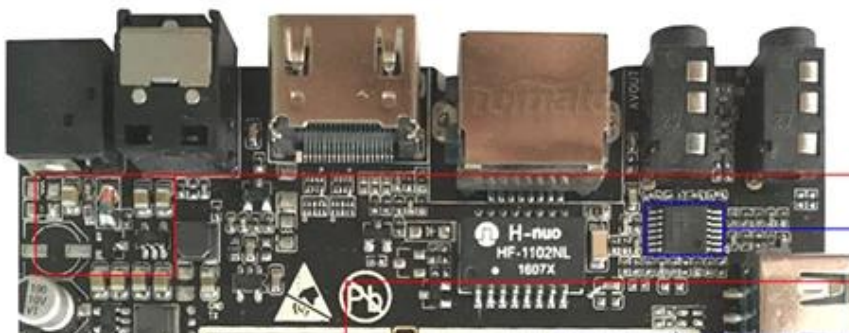

Unknown

Kernel version

3.14.29

sjlei@sjlei-S2400SC #2

Sun Jun 12 12:06:13 CST 2016

Build number

p212-userdebug 6.0.1 MHC19J 20160612 test-keys

X96 Smart Box

Protection circuits

Prevents from damaging box when you use the bad or wrong adapter.

Audio Amplifier

AMLogic S905X Soc

MANVA DDR3 1GB*2

Home

Favorite

Browser