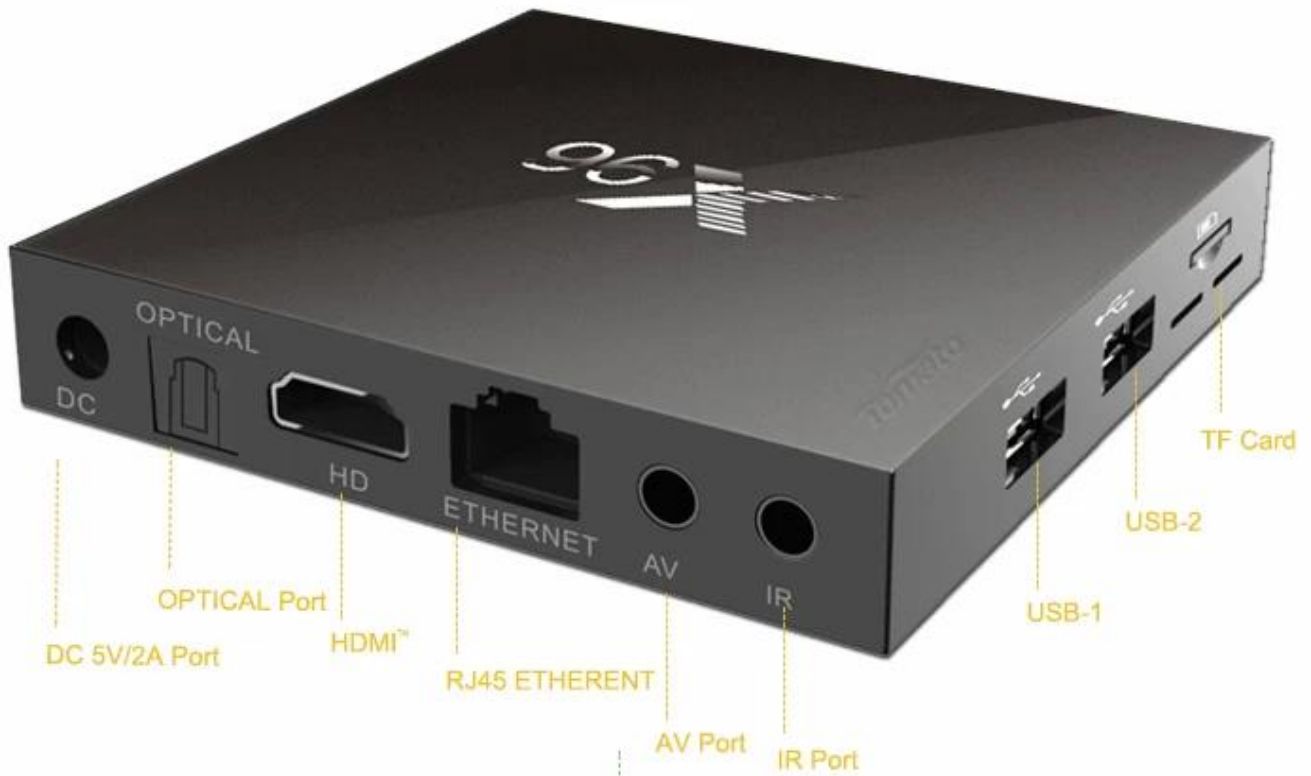

- Small size:90*90*20mm
- Save on transport costs
- Save space
- Easy to carry.

X96 Smart Box

 Amlogic S905X	Android 6.0	ARM Cortex A53	CPU 4 Core 64bit	GPU 5 Core MALI-450	4K 60fps
VP9 HDR10	H.265 10bit	eMMC Design	LAN 100M	WiFi 2.4G	IR Dual