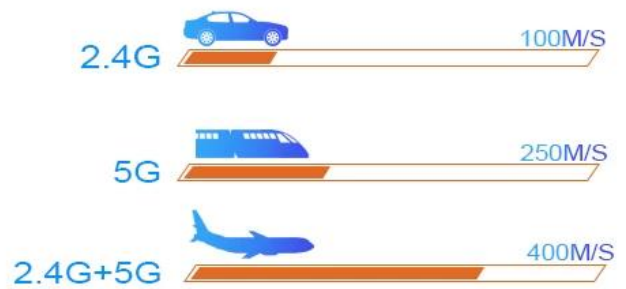

Android 9.0

6K video decoder

64-bit quad-core ARM
Cortex A53 CPU Support
multi-video decoder up to
6Kx4K@30fps

New upgraded built-in WiFi

WiFi IEEE 802.11 a/b/g/n/ac
Support dual-band wifi

MIMO Wi-Fi

Dual frequency WiFi

HDR dynamic range

New quality optimization engine
technology, experience a different visual feast

SDR

HDR

Extreme 6k enjoyment

Real-time image decoding- Maximum resolution up to 5760×3240

4K « » 6K

WiFi LAN