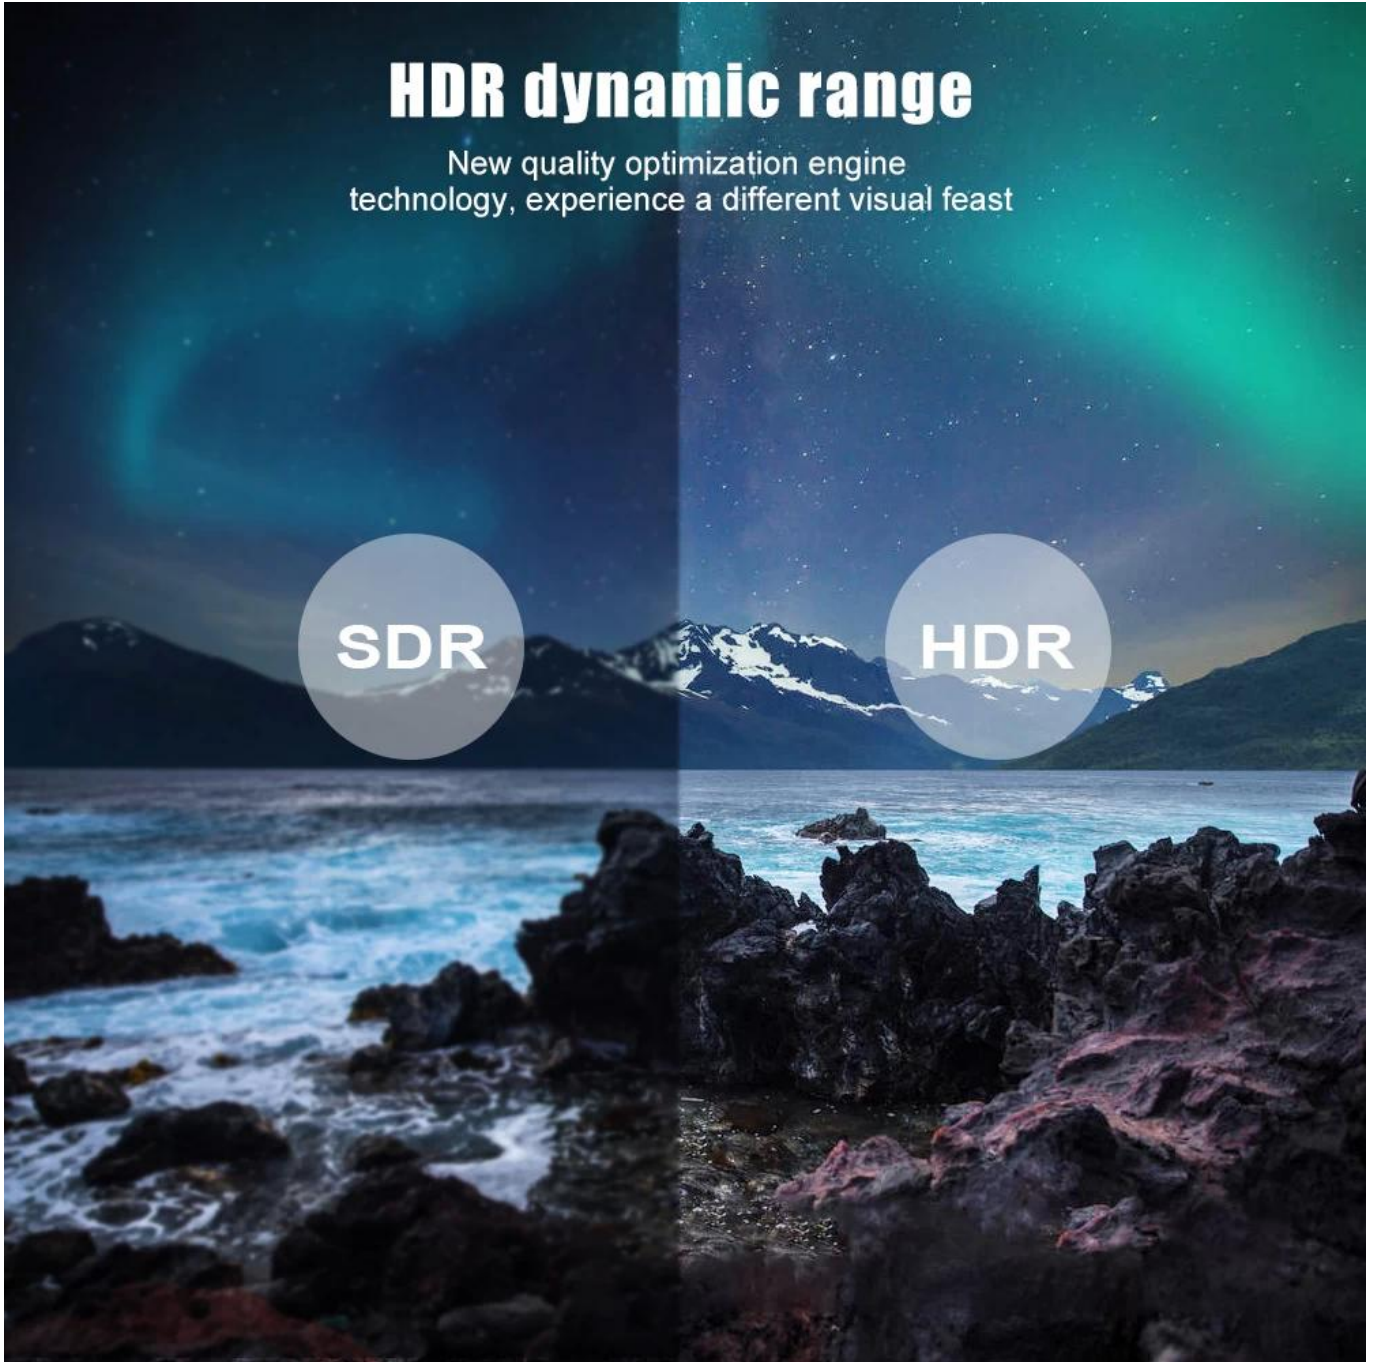

Android 9.0

6K video decoder

64-bit quad-core ARM
Cortex A53 CPU Support
multi-video decoder up to
6Kx4K@30fps

New upgraded built-in WiFi

WiFi IEEE 802.11 a/b/g/n/ac
Support dual-band wifi

MIMO Wi-Fi

Dual frequency WiFi

HDR dynamic range

New quality optimization engine
technology, experience a different visual feast

SDR

HDR

Extreme 6k enjoyment

Real-time image decoding- Maximum resolution up to 5760×3240

4K « » 6K

WiFi LAN