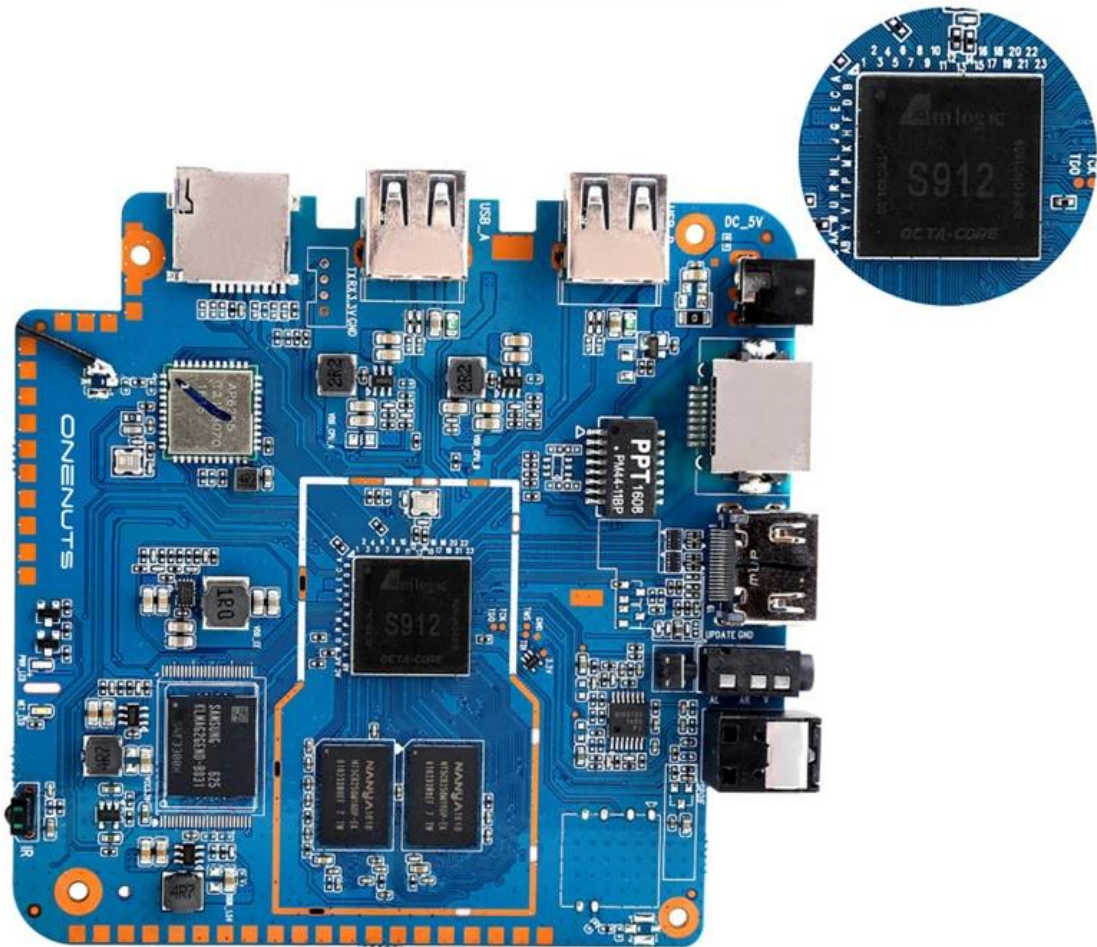

With Bluetooth headphone, enjoy your happy private world.

Young Look

Model No.	ONENUTS Nut 1
CPU	Amllogic S912 octa-core ARM Cortex A53 processor @ up to 2.0GHz
GPU	ARM Mail-T820MP3 GPU up to 750MHz(DVFS)
ROM	2GB DDR3
Internal Storage	16GB eMMC flash and SD slot up to 32GB
Video Docoder	VP9-10/H.265 up to 4Kx2K@60fps
HDMI	HDMI 2.0a up to 4K @ 60Hz with CEC and HDR support, and AV port

OTA Update

Support background auto upgrade and offer you the newest experience.

Product structure

What is in the box?

Portable & Environmental EVA Bag

Motherboard Show

ONENUTS Android Motherboard featuring Amlogic S912 Octa Core Android Box. This board is designed for high performance and reliability, offering a powerful processing unit and ample storage and memory options.

The motherboard is equipped with the S912 processor, which provides excellent performance for various applications. It also features a robust power management system to ensure stable operation.

ONENUTS Android Motherboard is compatible with Android 6.0 Marshmallow. This version of the operating system offers a smooth user experience and access to the Google Play Store for a wide range of applications.