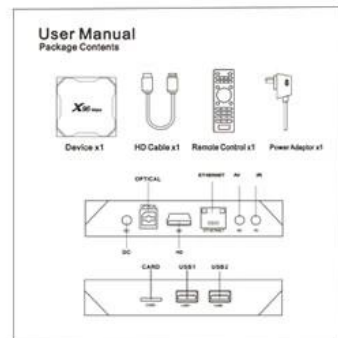

X96Max Smart Box

本產品為 Amlogic 公司所開發之 Android 8.1 系統之電視盒，其外觀及功能均與市面其他電視盒不同。請用戶在購買前，請先閱讀本產品之說明書，以瞭解本產品之各項功能及操作方式。

1. 產品包裝內容：

本產品之包裝內容包括：X96Max 電視盒 x1、HDMI 線 x1、遙控器 x1、電源適配器 x1。請用戶在收到產品後，請先檢查包裝內容，以確保產品之完整性。

2. 如何安裝及操作：

請用戶將電視盒插入電視機背後之 HDMI 孔，並連接電源適配器。然後，請用戶將電視機之頻道設定為電視盒之頻道。用戶可透過遙控器操作電視盒，並可透過 Google Play 商店下載 Android 8.1 系統之各項應用程式。請用戶在操作前，請先閱讀本產品之說明書，以瞭解本產品之各項功能及操作方式。

3. 4 個 USB 埠之功能：