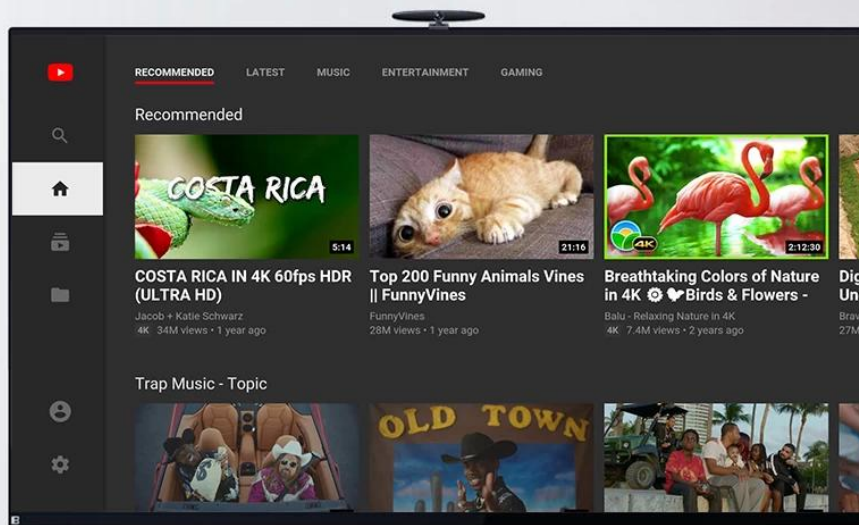

It's a TV box

When the TV screen is on, it is a TV box
you can do everything you do on the TV box