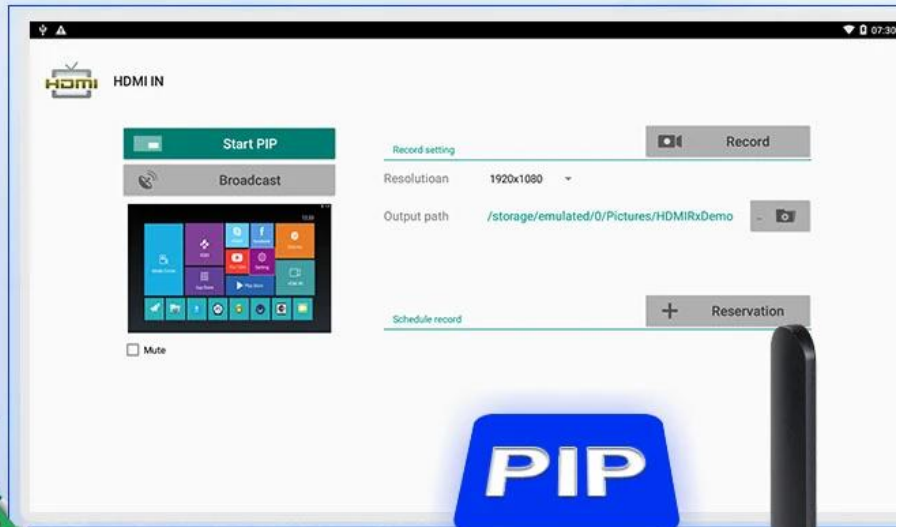

The general color display, not bright and true, it is because the color gamut is not enough

Selecting a Sub Display in PIP Mode

Select APP "Setting" 01

Select "Start PIP" 02

Multiple windows display content