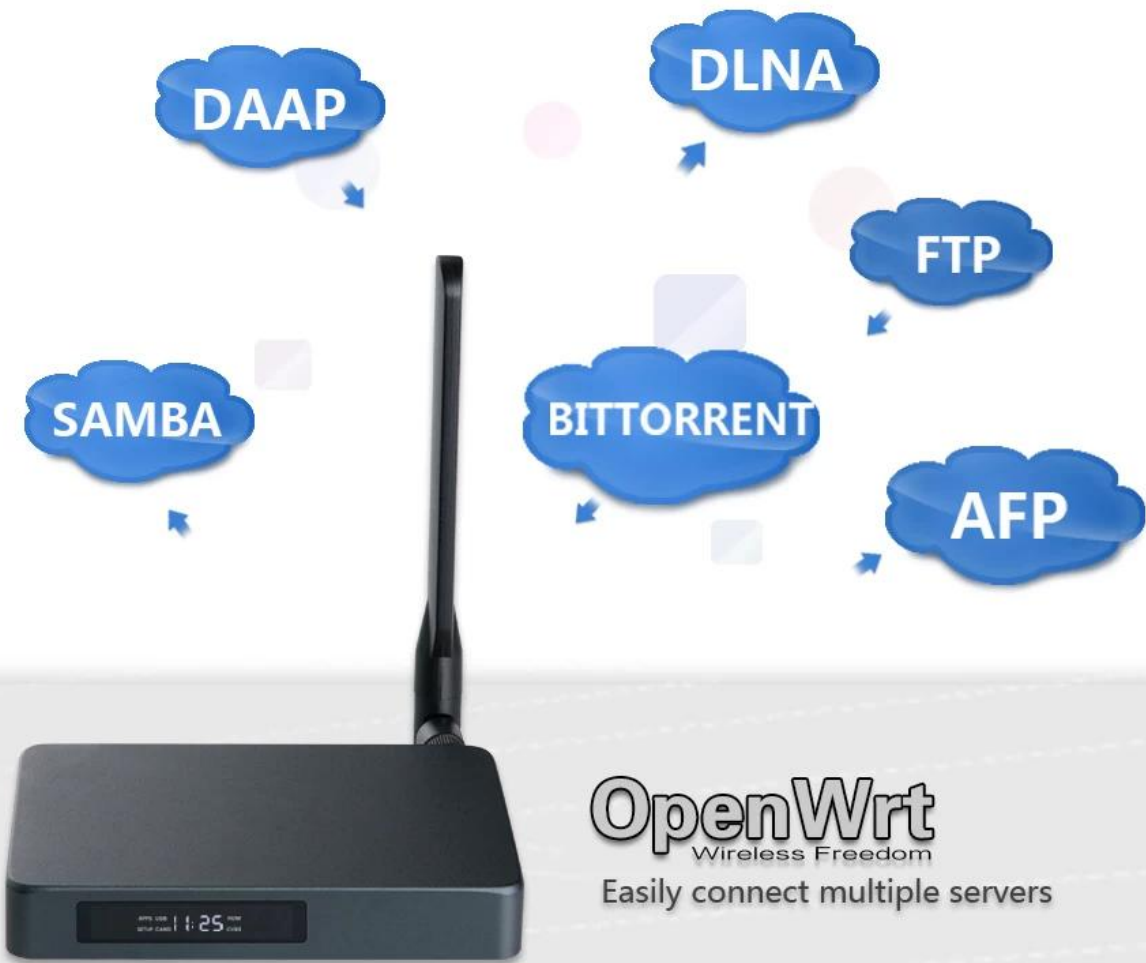

# Smart BOX

**4K**  
ULTRA HD

**3D**

**SATA**  
3.0

**4Core**  
64Bit

**Video**  
Input

**DVR**

**HDR**

# Selecting a Sub Display in PIP Mode

Select APP "Setting" 01

Select "Start PIP" 02

03

Multiple windows display content

Copy and burn what you want

4.0  
Bluetooth®

Bluetooth 4.0 makes it easy to connect your keyboard, mouse, game console, and more

**SATA 3.0**

**4K** **3D** **DVR**  
ULTRA HD