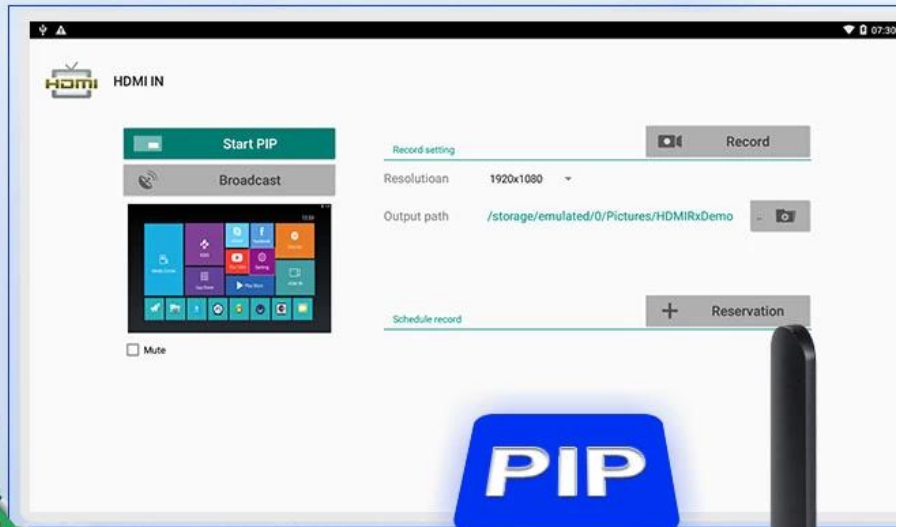

## ENHANCED COLOR

Provide a better color level, so that the viewer presents a greater degree of reality

The general color display, not bright and true, it is because the color gamut is not enough

# Selecting a Sub Display in PIP Mode

Select APP "Setting" 01

Select "Start PIP" 02

03

Multiple windows display content

Copy and burn what you want

4.0  
Bluetooth®

Bluetooth 4.0 makes it easy to connect your keyboard, mouse, game console, and more