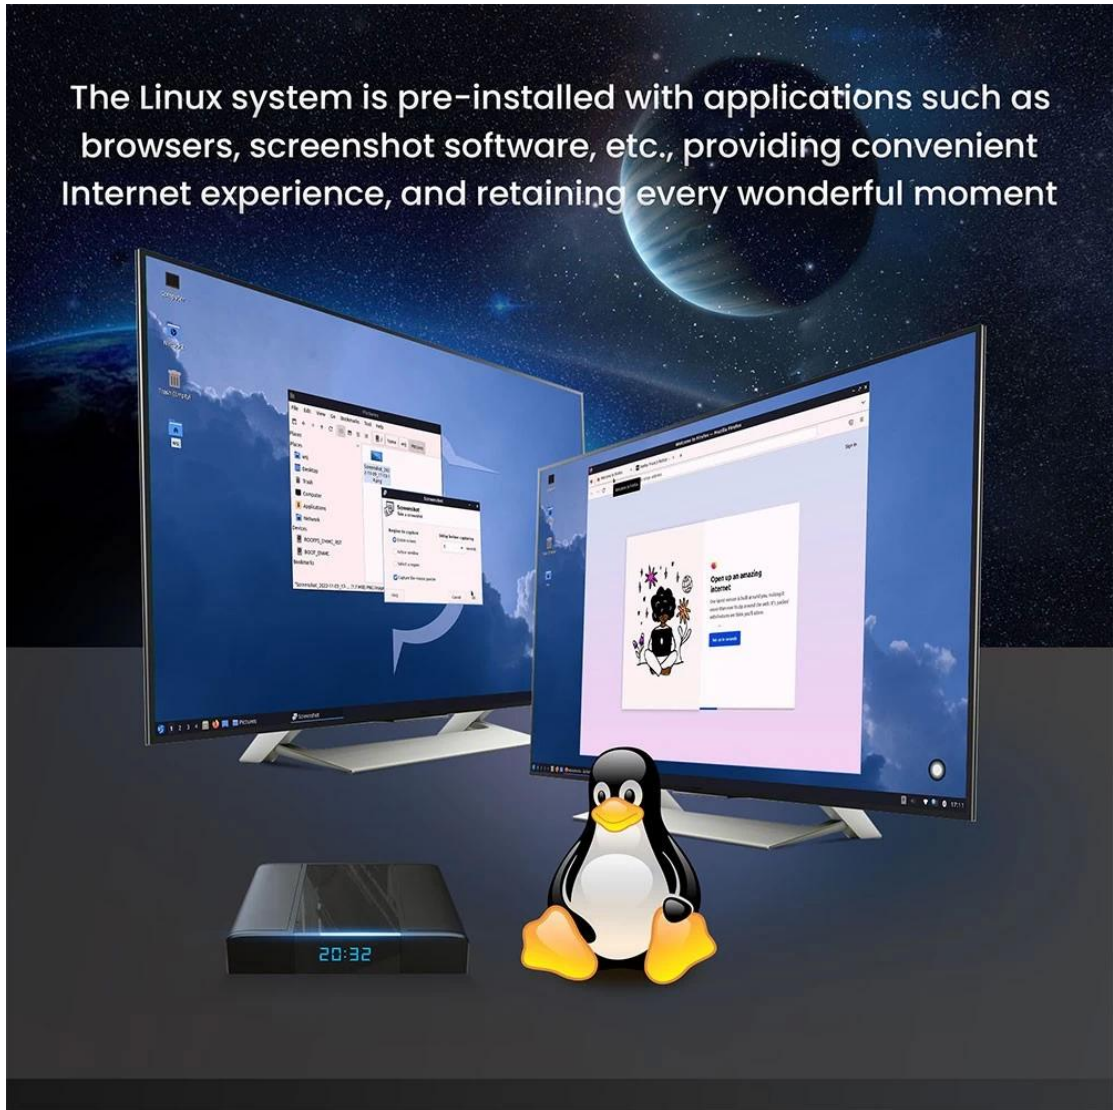

2.4G&5G
802.11 a/b/g/n/ac

4.2

Multiple USB interfaces available to connect multiple devices.
Super Speed USB3.0 interface speed up to 5Gbps

USB
2.0

USB
3.0

Dual Band Wireless

Run Box without Buffering Strong Signal

2.4G 5G

2.4GHz

5GHz

The Linux system with powerful network function to support different Ethernet protocols, an open source system composed of many micro core

Linux

The Linux system is pre-installed with applications such as browsers, screenshot software, etc., providing convenient Internet experience, and retaining every wonderful moment