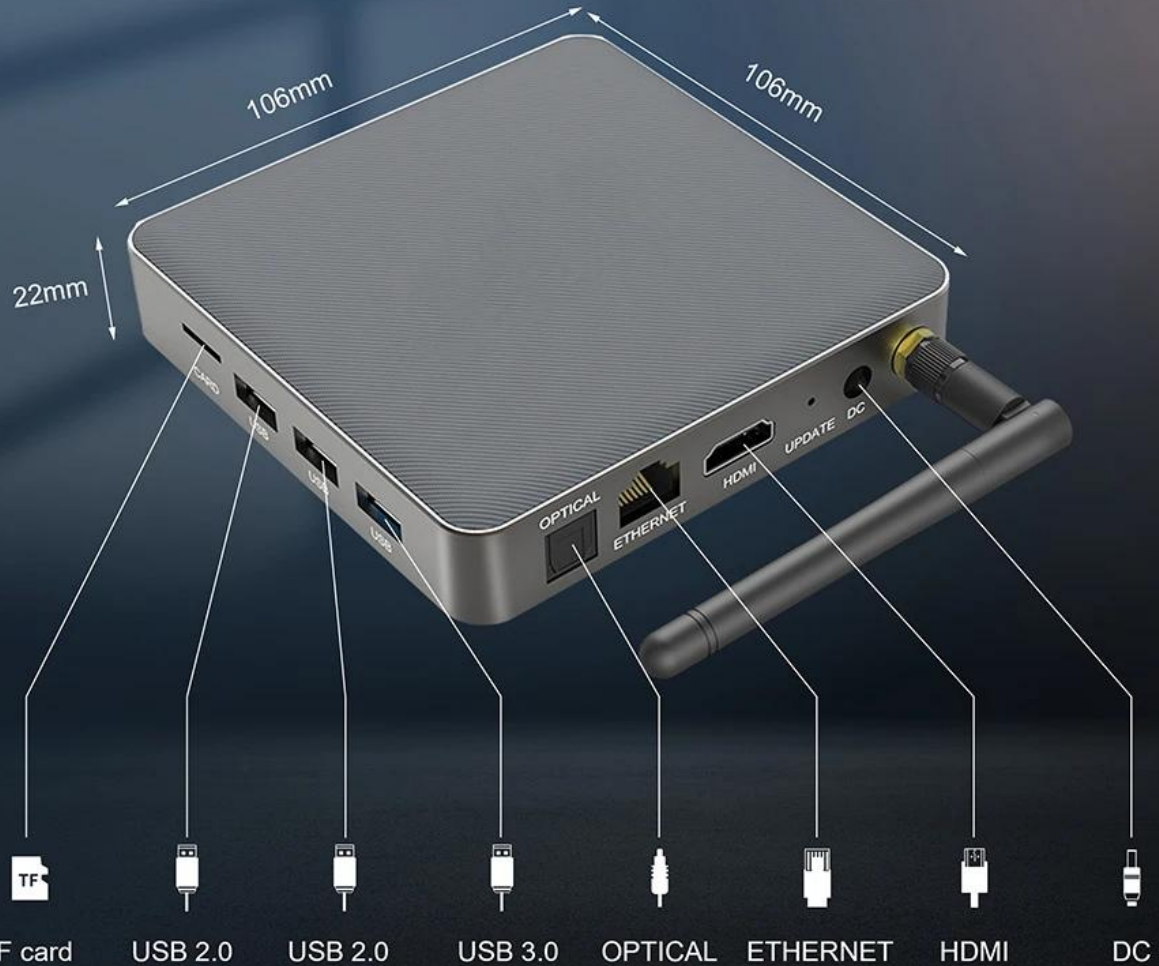

# Product Specification

Multiple interfaces facilitate connecting more devices

Supports Linux operating system, providing a rich ecosystem of applications and services. The device is designed for easy integration into various smart home and office environments, offering a seamless user experience. Its compact size and multiple interfaces make it a versatile choice for users looking to expand their device connectivity options.

Equipped with 4GB RAM, the device ensures smooth performance and fast data processing. It supports H.265 video encoding, enabling high-quality video streaming and storage. The device also features 8GB of storage space, providing ample room for applications, data, and media files. Its advanced H.265 support and multiple ports make it an ideal choice for users seeking a powerful and flexible smart device.