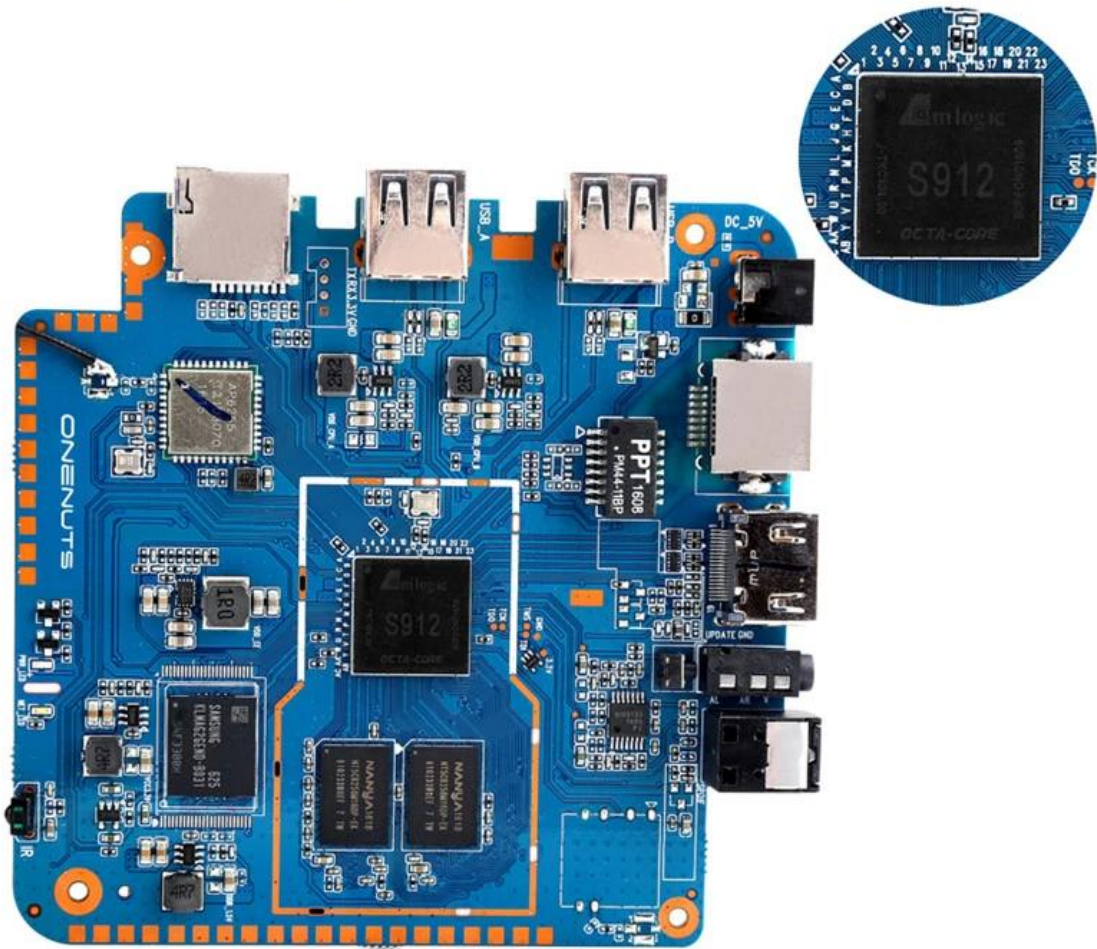

With Bluetooth headphone, enjoy your happy private world.

Young Look

Model No.	ONENUTS Nut 1
CPU	Amlogic S912 octa-core ARM Cortex A53 processor @ up to 2.0GHz
GPU	ARM Mail-T820MP3 GPU up to 750MHz(DVFS)
ROM	2GB DDR3
Internal Storage	16GB eMMC flash and SD slot up to 32GB
Video Docoder	VP9-10/H.265 up to 4Kx2K@60fps
HDMI	HDMI 2.0a up to 4K @ 60Hz with CEC and HDR support, and AV port

OTA Update

Support background auto upgrade and offer you the newest experience.

Product structure

What is in the box?

Portable & Environmental EVA Bag

Motherboard Show

ONENUTS S912 4.0 Android Bluetooth 4.0 .

Dolby Digital .

HD 4 K .

.