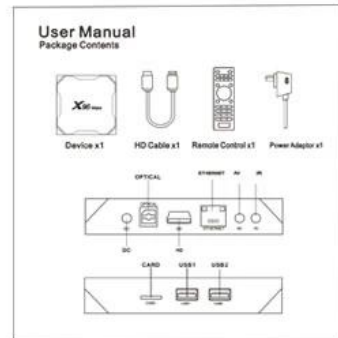

X96Max Smart Box

Amlogic X96Max Smart Box is a powerful Android TV Box. It features a quad-core processor and 2GB RAM, providing smooth performance for streaming and gaming. The device is compatible with Android 9.0, offering a rich media experience. It includes Wi-Fi connectivity for wireless streaming and a remote control for easy navigation. The package also includes a power adapter and an HD cable. For more information, please refer to the user manual.