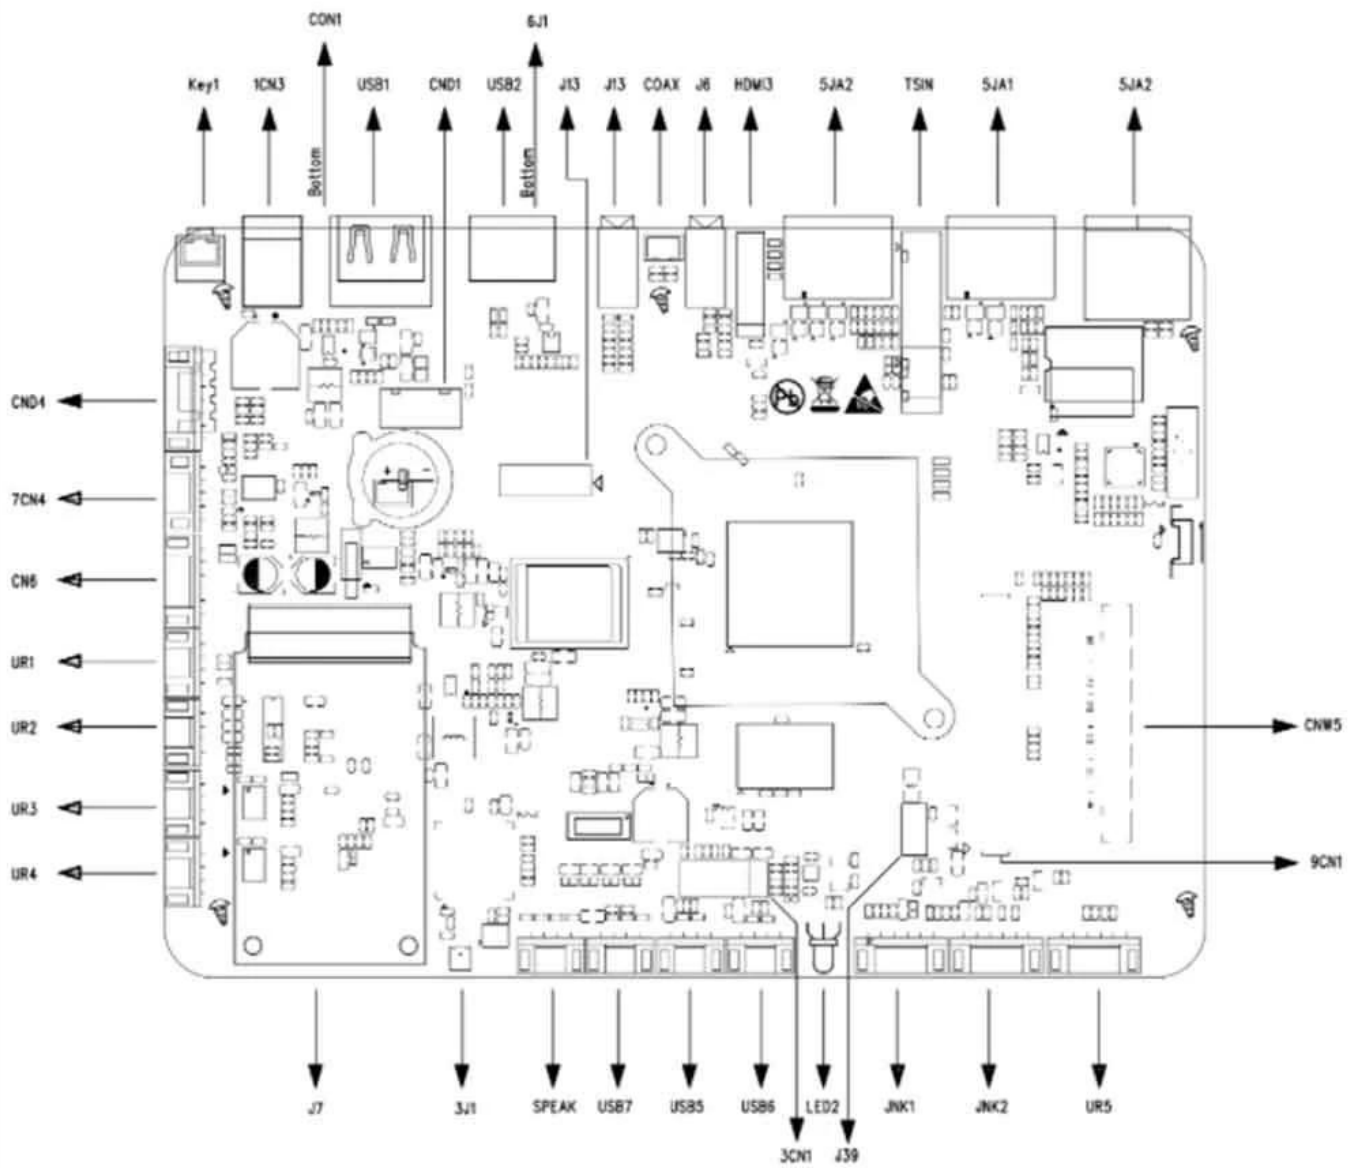

T972 4-core ARM Cortex-A55 32KB I/D-Cache NEON/VFP, ARM Mali-G31 MP2 GPU, 4K/4K HDR 8-bit, 2.5D Graphic Processing, Video Engine (AVE-10), 2x Analog L/R, PDM x8, TDM/2S, SPDIF, VAD, EQ/DRC, 2x Analog L/R, SPDIF, TDM/2S, ARC, AEC Loopback, USB 2.0 HOST x2, USB 2.0 OTG x1, Giga Ethernet MAC, 10/100M Ethernet PHY, SDIO3.0/SDXC/SDHC/SD, IR Rx & Tx, SAR ADC, I2C, UART, SPI, PWM, ISO7816.

Amlogic Video Engine (AVE-10) 4K/4K HDR 8-bit, 2.5D Graphic Processing, Video Engine (AVE-10), 2x Analog L/R, PDM x8, TDM/2S, SPDIF, VAD, EQ/DRC, 2x Analog L/R, SPDIF, TDM/2S, ARC, AEC Loopback, USB 2.0 HOST x2, USB 2.0 OTG x1, Giga Ethernet MAC, 10/100M Ethernet PHY, SDIO3.0/SDXC/SDHC/SD, IR Rx & Tx, SAR ADC, I2C, UART, SPI, PWM, ISO7816.