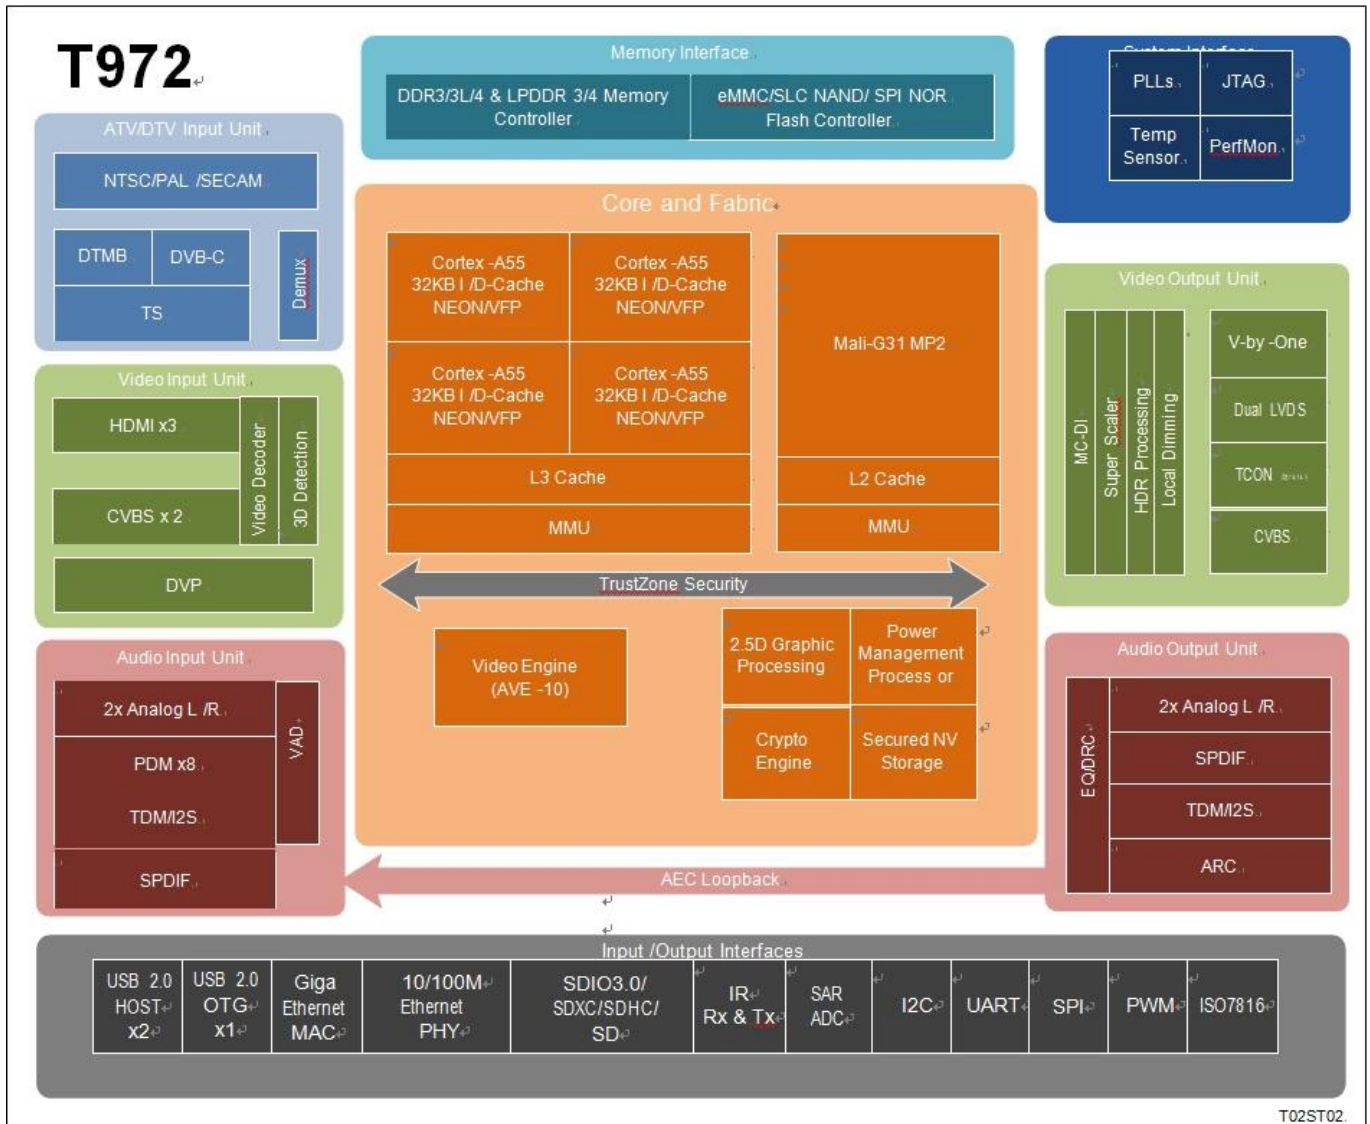

T972 4-core ARM Cortex-A55 32KB I/D-Cache NEON/VFP, ARM Mali-G31 MP2 GPU, 4K/4K HDR 8-bit, 2.5D Graphic Processing, Video Engine (AVE-10), 2x Analog L/R, PDM x8, TDM/2S, SPDIF, VAD, EQ/DRC, 2x Analog L/R, SPDIF, TDM/2S, ARC, AEC Loopback, USB 2.0 HOST x2, USB 2.0 OTG x1, Giga Ethernet MAC, 10/100M Ethernet PHY, SDIO3.0/SDXC/SDHC/SD, IR Rx & Tx, SAR ADC, I2C, UART, SPI, PWM, ISO7816.

Amlogic Video Engine (AVE-10) 4K/4K HDR 8-bit, 2.5D Graphic Processing, Video Engine (AVE-10), 2x Analog L/R, PDM x8, TDM/2S, SPDIF, VAD, EQ/DRC, 2x Analog L/R, SPDIF, TDM/2S, ARC, AEC Loopback, USB 2.0 HOST x2, USB 2.0 OTG x1, Giga Ethernet MAC, 10/100M Ethernet PHY, SDIO3.0/SDXC/SDHC/SD, IR Rx & Tx, SAR ADC, I2C, UART, SPI, PWM, ISO7816.