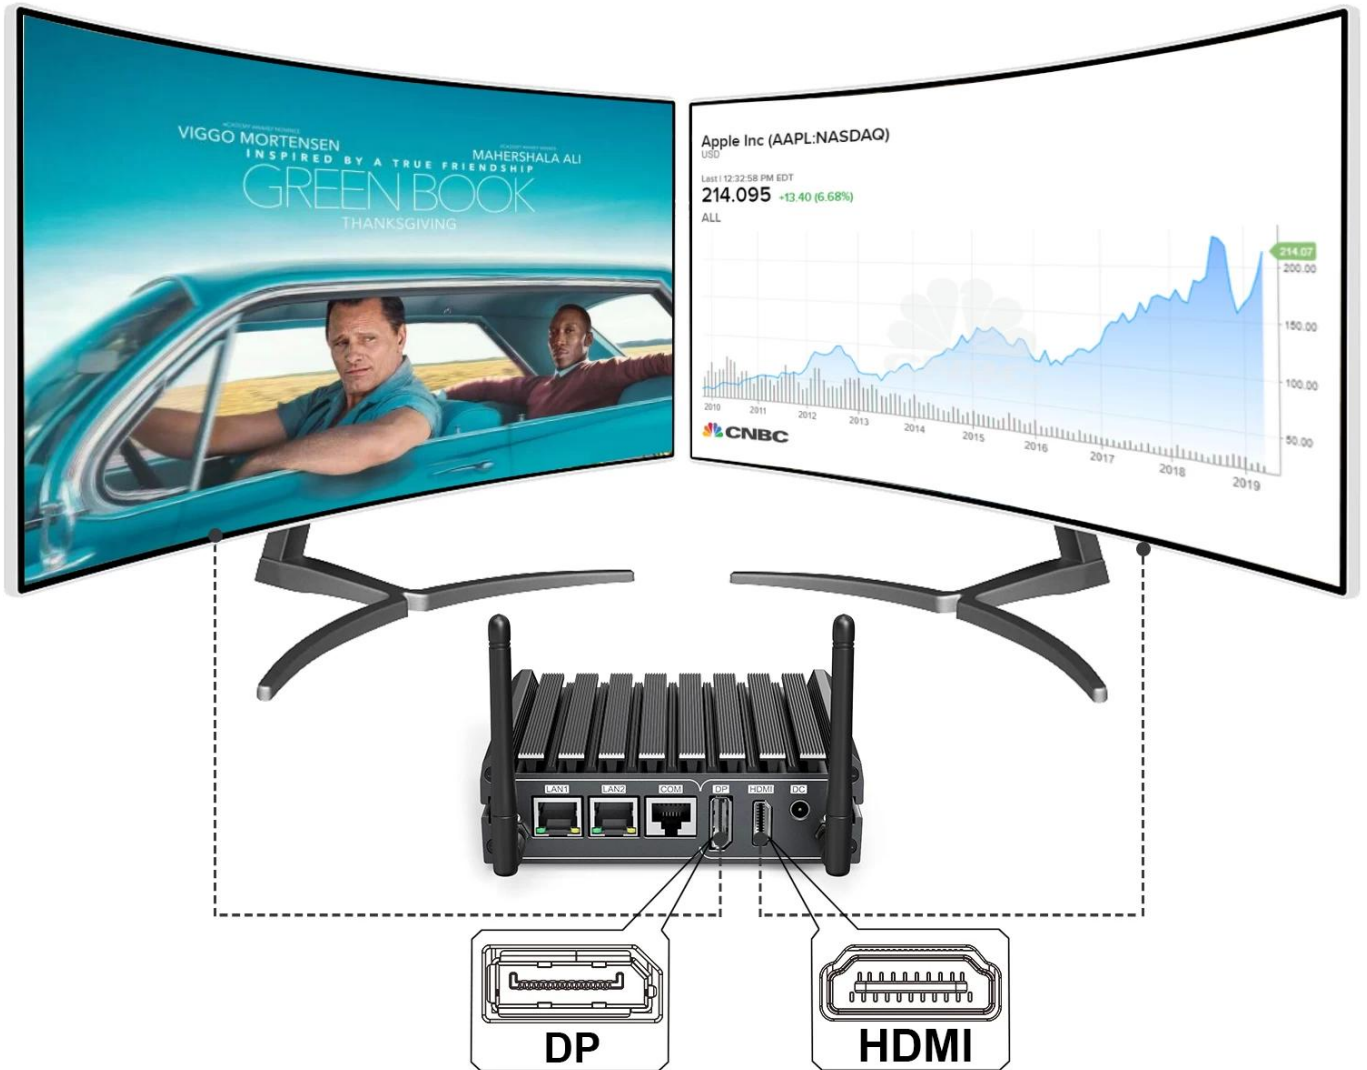

Strong Alloy Case

12V Low Power
Energy-Saving

Dual Output Display - HDMI & DP

Easy to connect two monitors simultaneously with two video interfaces

Make everything smoother whenever transmission and download

2.4G+5G dual-band WiFi, Built-in Gigabit Ethernet

Wi Fi
2.4G+5.0G

+ Gigabit Ethernet
1000Mb/S
Maximum theoretical
downlink speed

Fanless Mini Computer

More Quiet! More energy efficient!

Equipped with the wall hole,
it can be fixed to the back of a monitor