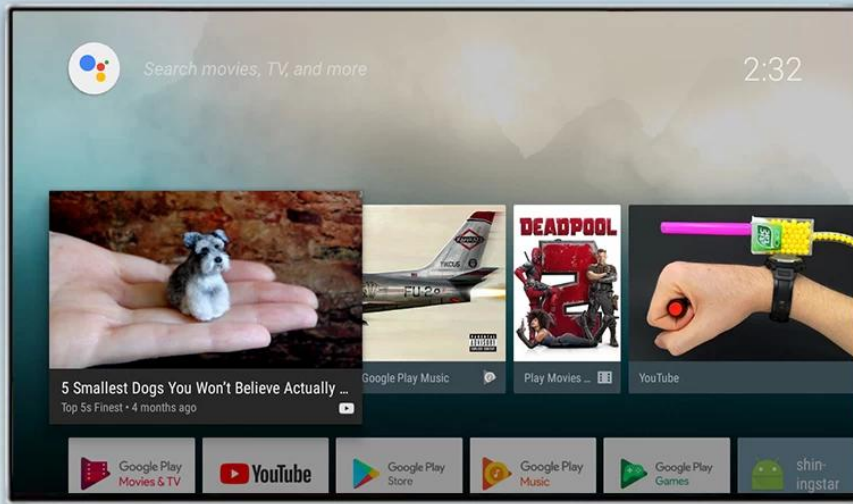

Built-in
2W speaker

Far-field
voice control

Built-in
microphone

Powered by
androidtv

ALL IN ONE

Onenuts cube = OTT TV BOX + Ai speaker + Ai assistant

It's a TV box

When the TV screen is on, it is a TV box
you can do everything you do on the TV box

It's an Ai speaker

When the TV screen is off, it turns into an Ai speaker.
Now you just have to say what you want to do.

What's the weather today?

Tell me the latest news today

Play the latest popular songs

Set a timer for 10 minutes

Far-field Voice Control

Digital microphone, 3-5 meters far field voice collection

Powered by androidtv

More simple user interface makes a difference

Amlogic Quad-Core 64-bit CPU

Higher performance, faster response times, lower power