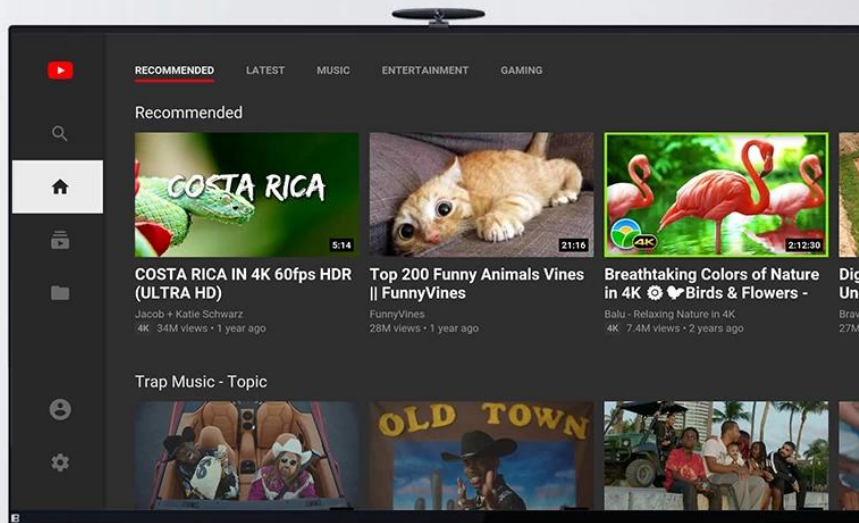

Built-in
2W speaker

Far-field
voice control

Built-in
microphone

Powered by
androidtv

ALL IN ONE

Onenuts cube = OTT TV BOX + Ai speaker + Ai assistant

It's a TV box

When the TV screen is on, it is a TV box
you can do everything you do on the TV box

It's an Ai speaker

When the TV screen is off, it turns into an Ai speaker.
Now you just have to say what you want to do.

What's the weather today?

Tell me the latest news today

Play the latest popular songs