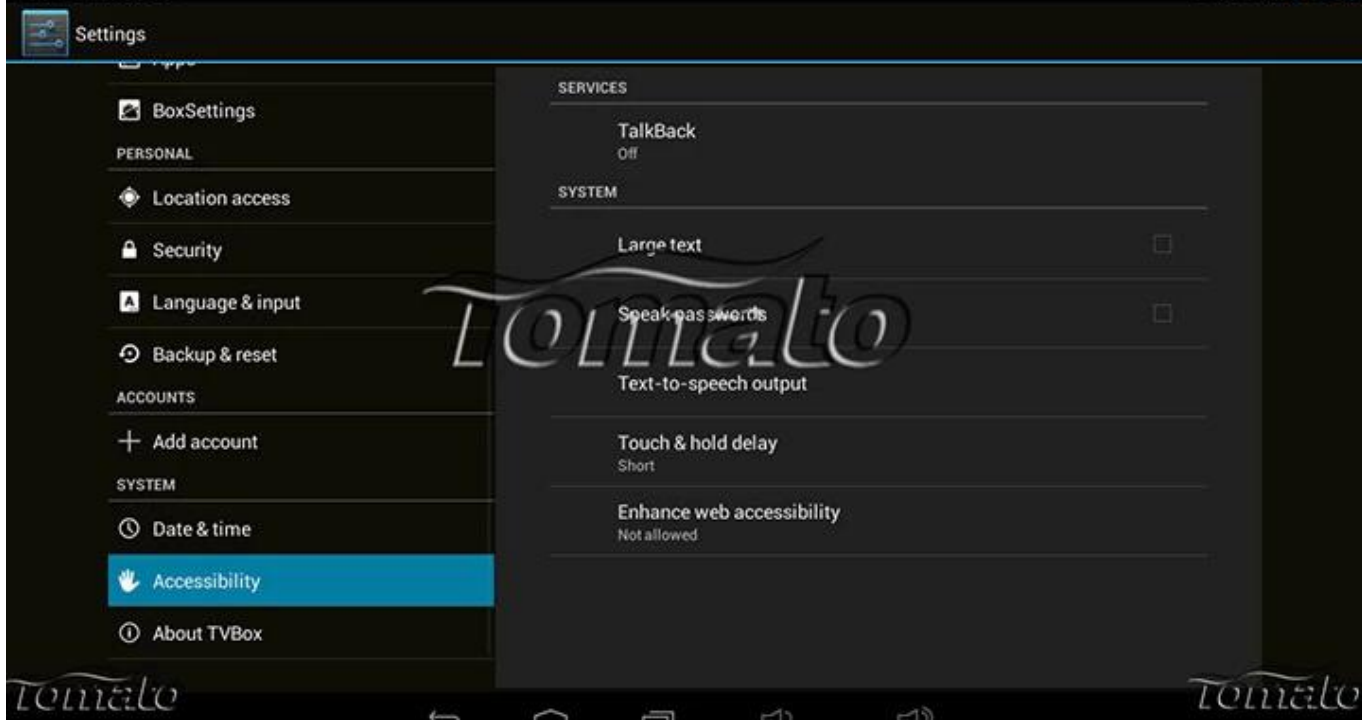

Apps

BoxSettings

X6 Not visible to other Bluetooth devices

AVAILABLE DEVICES

Hung Pairing...

tomato 09:22

BoxSettings

PERSONAL

Location access

Security

Language & input

Backup & reset

ACCOUNTS

+ Add account

SYSTEM

Date & time