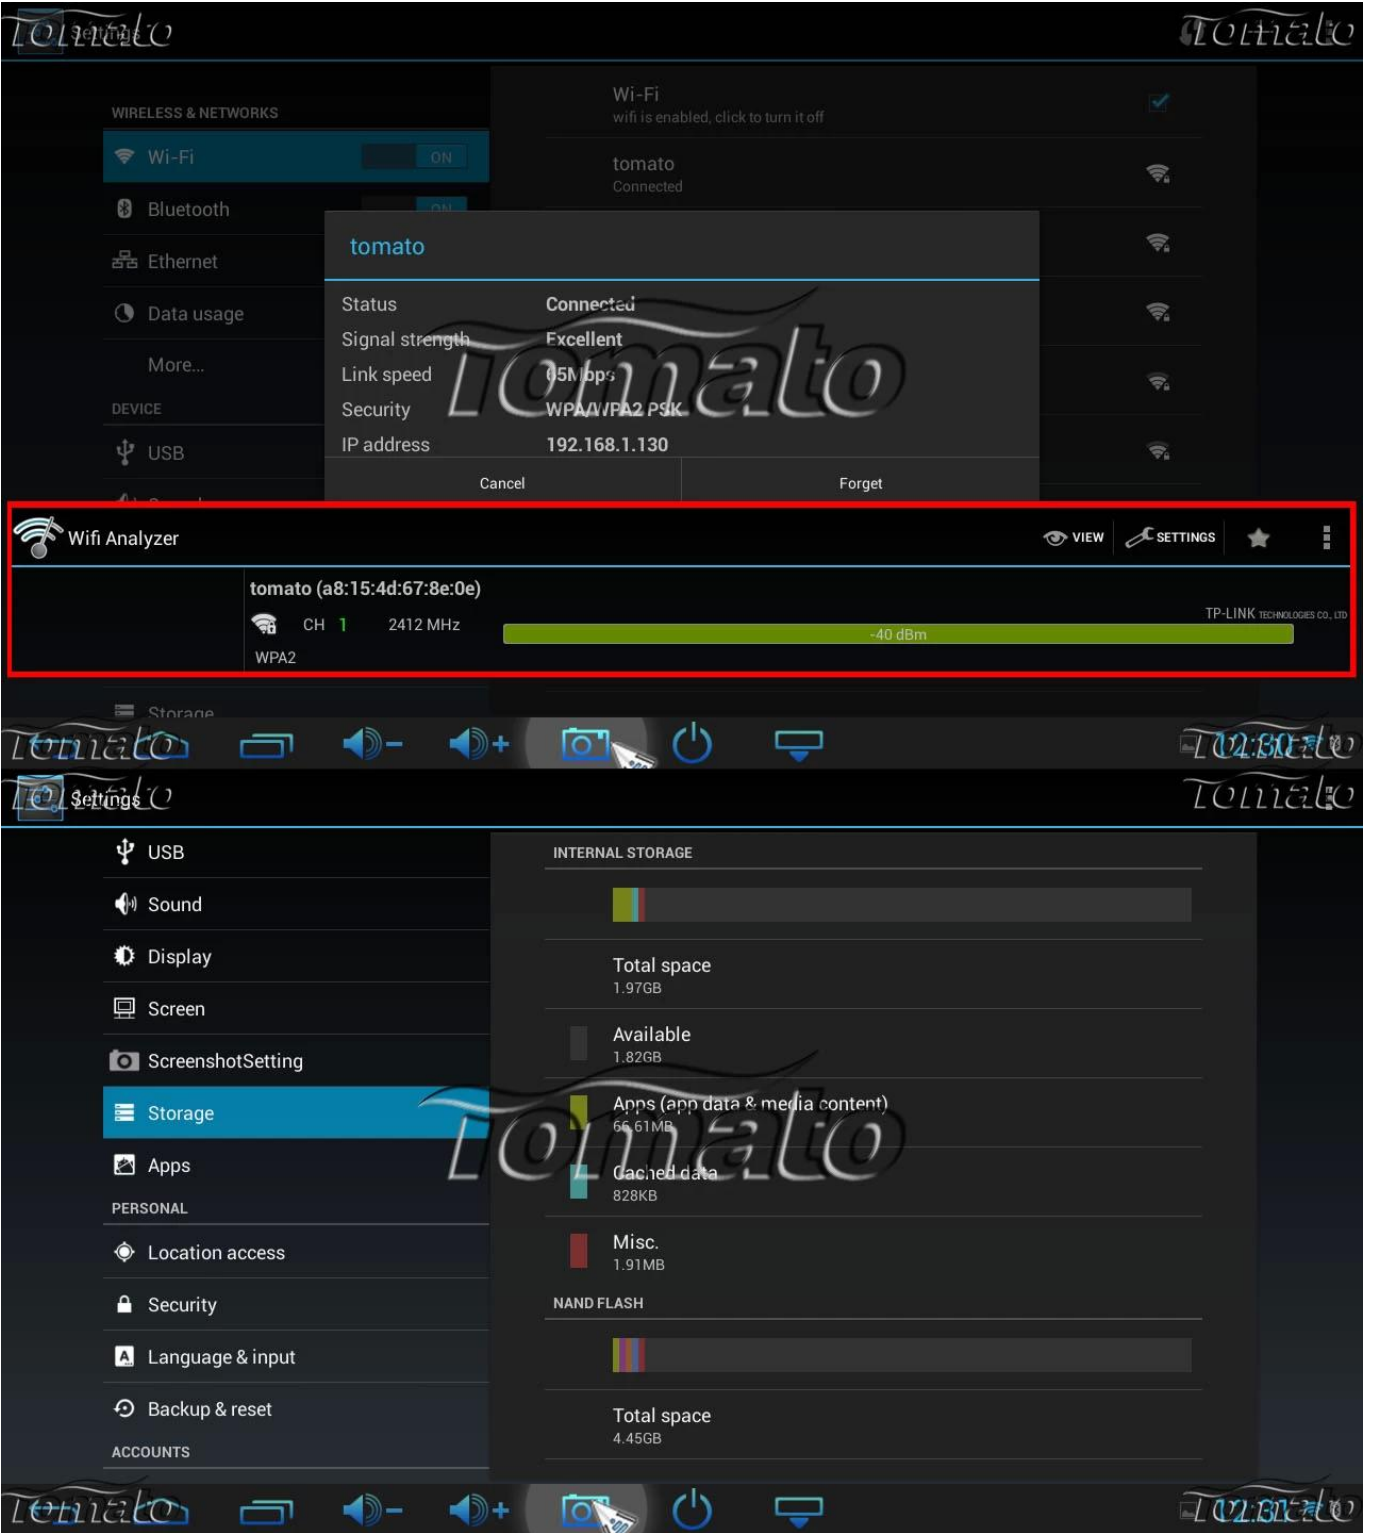

Settings

Skype

Talk

Video

WifiDisplay

YouTube

Tomato

Tomato

Settings SHOW RUNNING PROCESSES

- USB
- Sound
- Display
- Screen
- ScreenshotSetting
- Storage
- Apps
- PERSONAL
- Location access
- Security
- Language & input
- Backup & reset
- ACCOUNTS

ON SD CARD	RUNNING	ALL
	Settings 1 process and 0 services	20MB
	Google Services 1 process and 1 service	8.9MB 3:14
	System Update 1 process and 1 service	2.7MB 3:05
	eHomeMediaCenter 1 process and 1 service	5.6MB 2:50
	NVIDIA 2 processes and 1 service	8.6MB 2:45
	Google Play Store 1 process and 1 service	6.0MB 1:47
	Android keyboard (AOSP) 1 process and 1 service	8.1MB 2:44