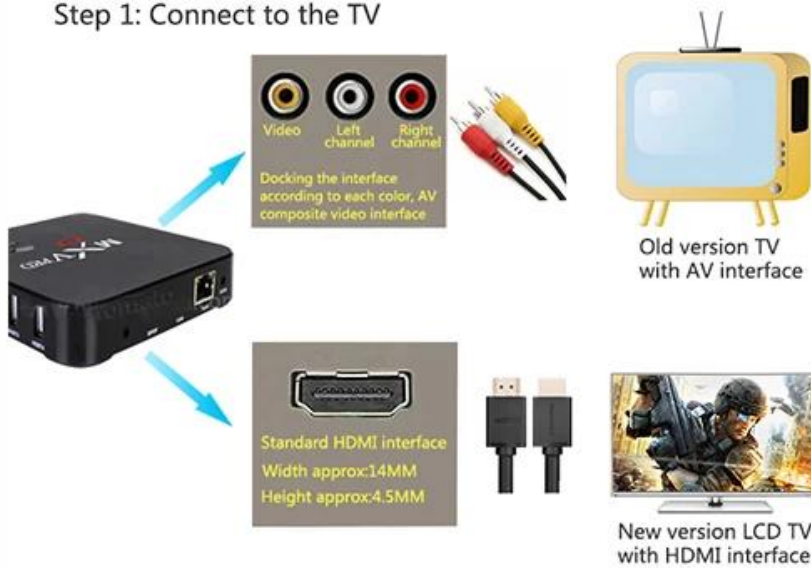

Only two steps, Easy operation

Step 1: Connect to the TV