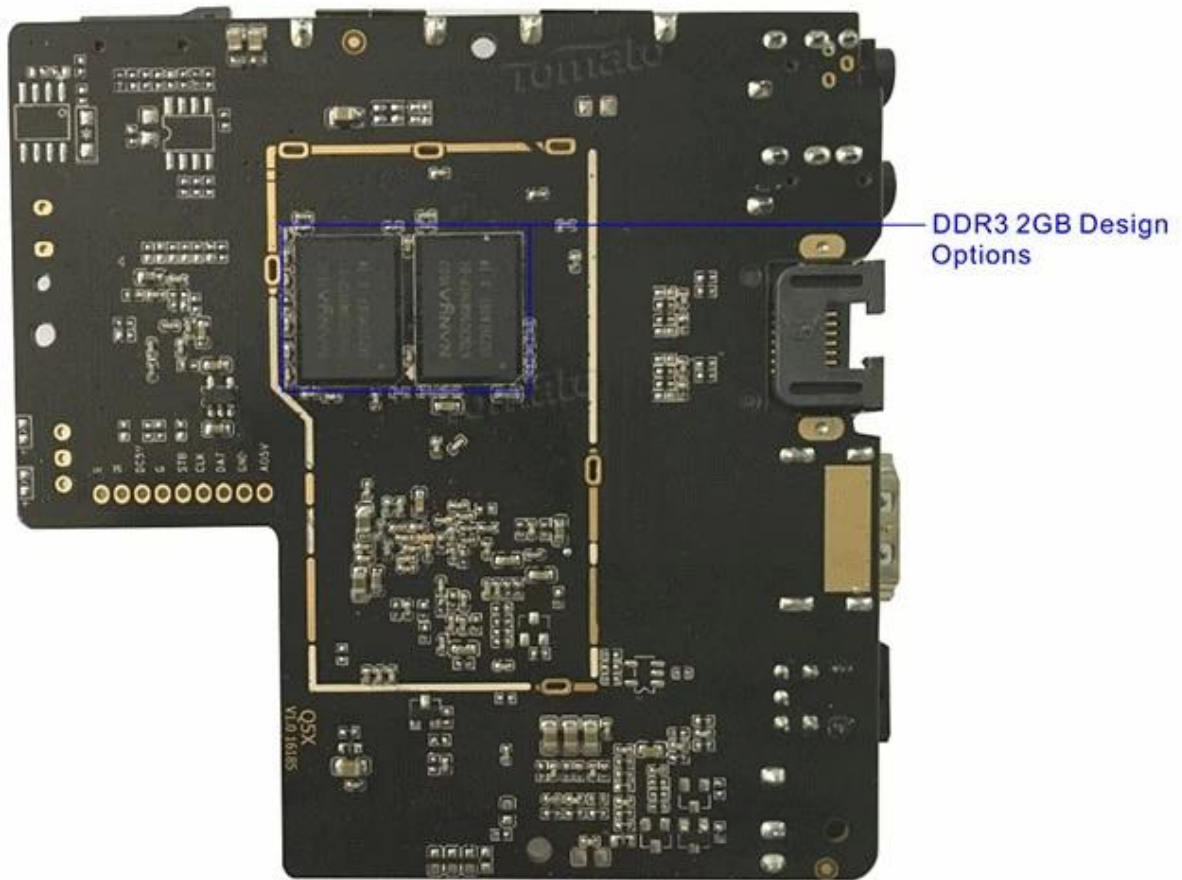

## X96 Smart Box

#### Protection circuits

Prevents from damaging box when you use the bad or wrong adapter.

Audio Amplifier

AMLogic S905X Soc

MANVA DDR3 1GB\*2

X96 Smart Box

1. The X96 Smart Box is a small form factor PC, designed for use as a media center or smart TV box. It is based on the Allwinner S905X SoC and features 2GB of DDR3 RAM and 8GB of eMMC storage. The device is designed to be compatible with a wide range of HDMI inputs and outputs, and it supports a variety of media formats.

Amlogic S905X 2GB RAM 8GB ROM Android 6.0 OS TV Box

Android 6.0 OS TV Box Amlogic S905X 2GB RAM 8GB ROM Android 6.0. TV Box

TV Box Amlogic S905X 2GB RAM 8GB ROM Android 6.0 OS TV Box

VP9 H.265 TV Box Amlogic S905X 2GB RAM 8GB ROM Android 6.0 OS