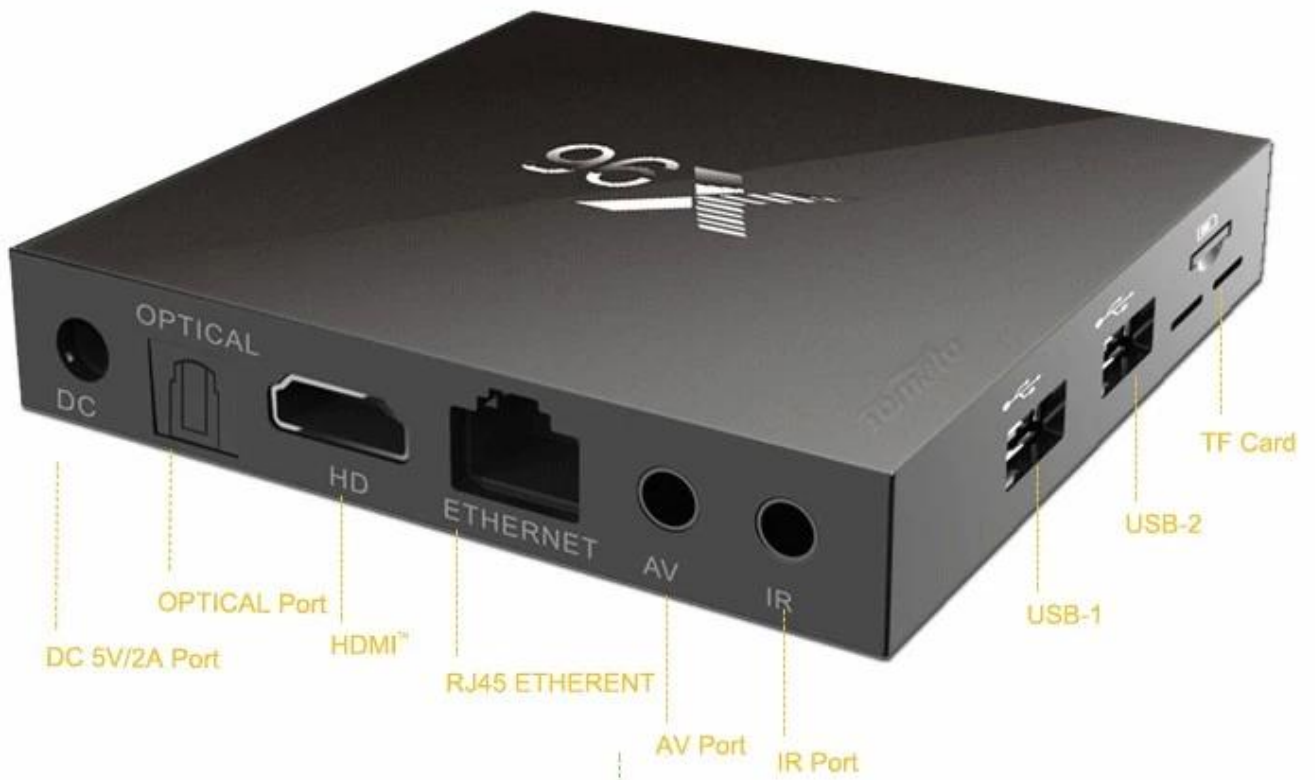

### OTT TV Box VP9 H.265 Smart TV Box X96

Amlogic S905X TV Box	
Processor	Amlogic S905X Quad Core ARM Cortex-A53 64-bit 2.0GHz
GPU	Mali-450
RAM	DDR3: 1GB (Optional 2GB)
Storage	16GB (Optional 8GB)
Resolution	1080P / 802.11n
Ports	1* USB 2.0, 1* RJ45, 1* Optical S/PDIF, 1* IR Receiver
Audio	2* 3.5mm, 5* 3.5mm, LED, 3.5mm Headset
<p><b>Supported Formats</b></p> <p>* AMLogic (AVE) supported video formats: H.265 HEVC MP-10@L5.1 4K, H.265 HEVC HP@L5.1 4K, H.265 MVC 1080P@60fps, MPEG-4 ASP@L5 1080P@60 (ISO-14496), WMV/VC-1 SP/MP/AP 1080P@60, AVS-P16(AVS) / AVS-P2 JiZhun 1080P@60, MPEG2 MP/HL 1080P@60, MPEG1 MP/HL 1080P@60, 1080P 8/9/10, 1080P H.264 60fps, HDR10, HLG, HDR</p> <p>* Supported audio formats: MP3, AAC, WMA, RM, FLAC, Ogg 7.1/5.1, PCM, SPDIF/IEC958, PCMo, I2S PCM</p> <p>* Supported image formats: JPEG, GIF, PNG, BMP</p>	
<p><b>Supported Applications</b></p> <p>Netflix, Hulu, Flixster, Youtube, Kodi, IPTV, Skype, MSN, Facebook, Twitter, QQ</p>	
<p><b>Other Features</b></p> <p>DLNA, Airplay, Miracast, USB 2.0</p>	

## Picture Show

Indicator Light Port

## X96 Smart Box

 <b>@mlogic</b> S905X	<b>Android</b> 6.0	<b>ARM</b> Cortex A53	<b>CPU</b> 4 Core 64bit	<b>GPU</b> 5 Core MALI-450	<b>4K</b> 60fps
<b>VP9</b> HDR10	<b>H.265</b> 10bit	<b>eMMC</b> Design	<b>LAN</b> 100M	<b>WiFi</b> 2.4G	<b>IR</b> Dual

## X96 Smart Box

Remote,  
Anywhere,  
Any angle.

The box can paste in to Wall or TV and others.

- 1.Magic tape
- 2.Pothook Designed
- 3.Dual IR designed,remote control easy.

tomato

Put the photo,musics,and videos on your television.