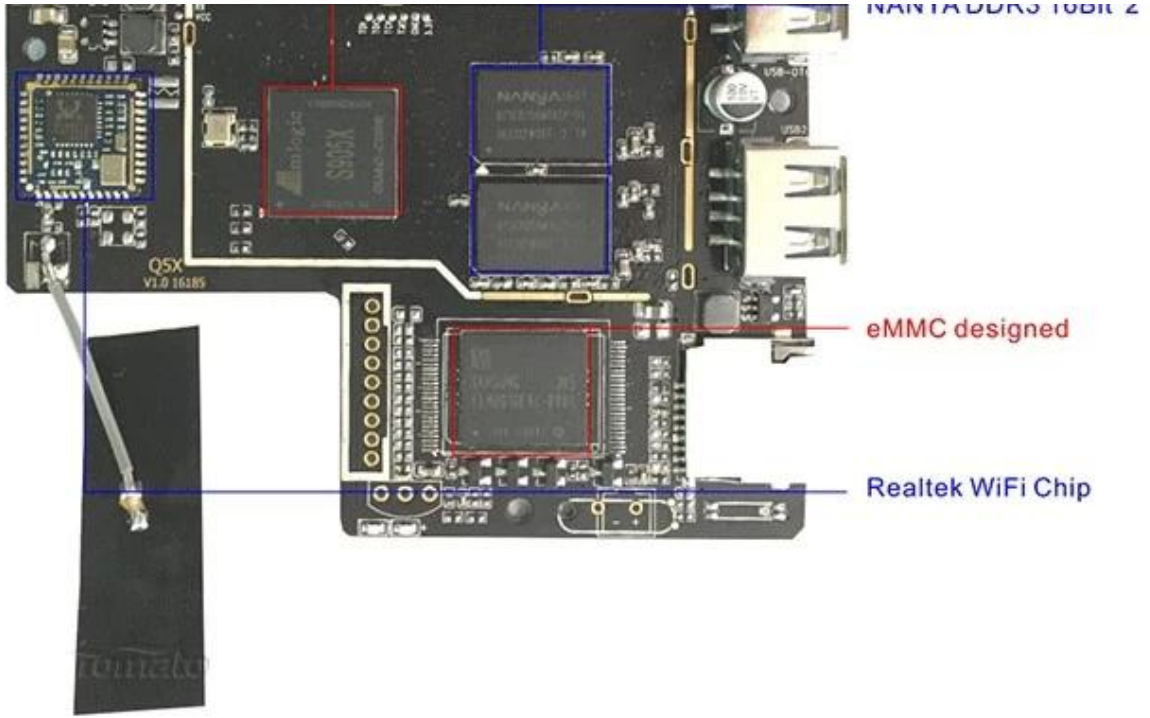

## X96 Smart Box

#### Protection circuits

Prevents from damaging box when you use the bad or wrong adapter.

Audio Amplifier

AMLogic S905X Soc

MANVA DDR3 1GB\*2

X96 Smart Box

1. The X96 Smart Box is a small form factor PC, designed for use as a media center or smart TV box. It is based on the Allwinner S905X SoC and features 2GB of DDR3 RAM and 8GB of eMMC storage. The device is designed to be compatible with a wide range of HDMI inputs and outputs, and it supports a variety of media formats.