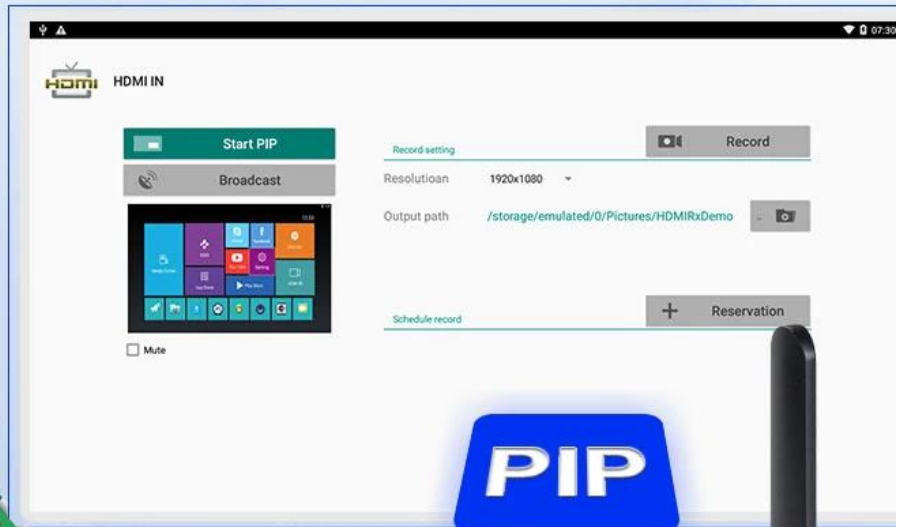

The general color display, not bright and true, it is because the color gamut is not enough

Selecting a Sub Display in PIP Mode

Select APP "Setting" 01

Select "Start PIP" 02

03

Multiple windows display content

Copy and burn what you want

4.0
Bluetooth

Bluetooth 4.0 makes it easy to connect your keyboard, mouse, game console, and more

SATA 3.0

4K **3D** **DVR**
ULTRA HD

此款電視盒採用 Realtek RTD1295 SoC DDR4 2GB eMMC16GB HD SATA 3.0 USB3.0 Android TV Box. 具備多種接口，支持多種設備連接，是您家庭娛樂的最佳選擇。