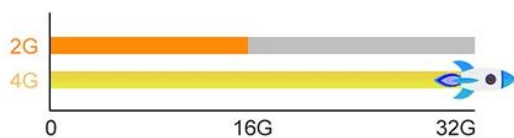

5G:250Mbps

Faster Transmission & Load Quickly

2.4+5G:400Mbps

Built-in T2TR, more efficient and stable

Android 9.0

application installation is more flexible

- More stable with applications
- Save 25% RAM in Spacet
- Faster & Safer responses

Download more apps

Amlogic S905X3 Quad Core

Faster, Smarter and More Powerful

4GB DDR3	32GB eMMC	Ultra-fast running speed
		Professional image processing

8K & 3D

The perfect combination of 8K and 3D, bring you a 3D visual experience
Feel the shock of the 3D cinema at home

H.265 Makes 8K within Reach

Advanced H.265 Makes HD video Smoother

H.265 Decoding

Less bandwidth / clearer image

Not decoded

Loading slowly / blurred image