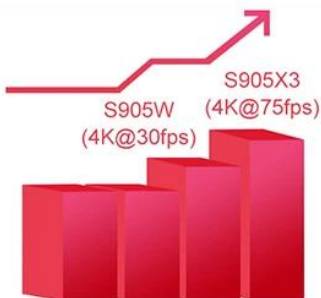

Amlogic S905X3 Quad Core

Faster, Smarter and More Powerful