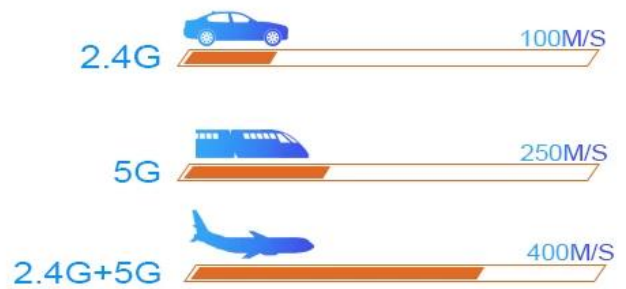

Android 9.0

6K video decoder

64-bit quad-core ARM
Cortex A53 CPU Support
multi-video decoder up to
6Kx4K@30fps

New upgraded built-in WiFi

WiFi IEEE 802.11 a/b/g/n/ac
Support dual-band wifi

MIMO Wi-Fi

Dual frequency WiFi

HDR dynamic range

New quality optimization engine
technology, experience a different visual feast

SDR

HDR

Extreme 6k enjoyment

Real-time image decoding- Maximum resolution up to 5760×3240

4K « » 6K