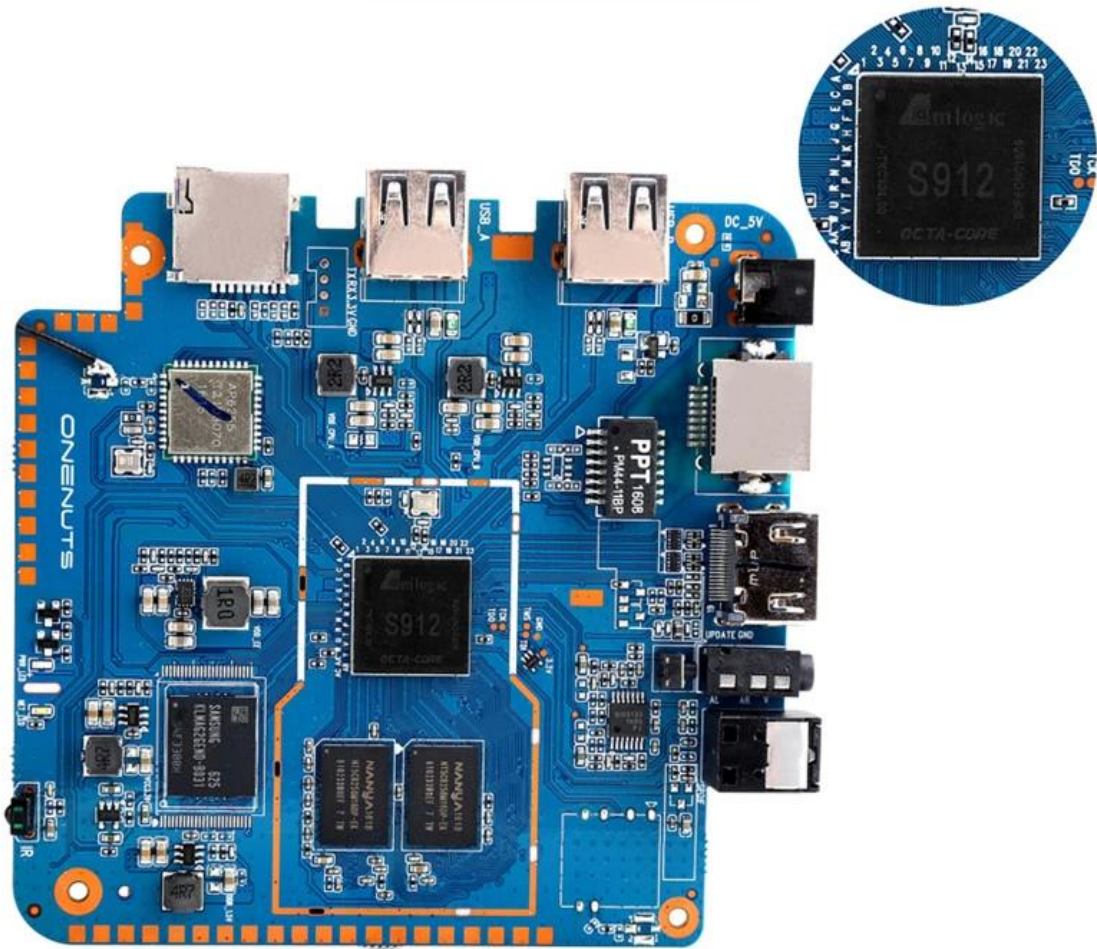

OTA Update

Support background auto upgrade and offer you the newest experience.

Product structure

What is in the box?

Portable & Environmental EVA Bag

Motherboard Show

UDP Broadcasting Android TV Box : This board is designed for UDP Broadcasting Android TV Box. It features a powerful Amlogic S912 processor and 8GB of memory, ensuring smooth playback and fast response times. The board is equipped with multiple ports for connectivity, including USB, Ethernet, and a DC_5V power input. The ONENUTS branding is visible on the board.

UDP : This board is designed for UDP. It features a powerful Amlogic S912 processor and 8GB of memory, ensuring smooth playback and fast response times. The board is equipped with multiple ports for connectivity, including USB, Ethernet, and a DC_5V power input. The ONENUTS branding is visible on the board.

: This board is designed for Android TV Box. It features a powerful Amlogic S912 processor and 8GB of memory, ensuring smooth playback and fast response times. The board is equipped with multiple ports for connectivity, including HDMI, USB, Ethernet, and Wi-Fi. The ONENUTS branding is visible on the board.