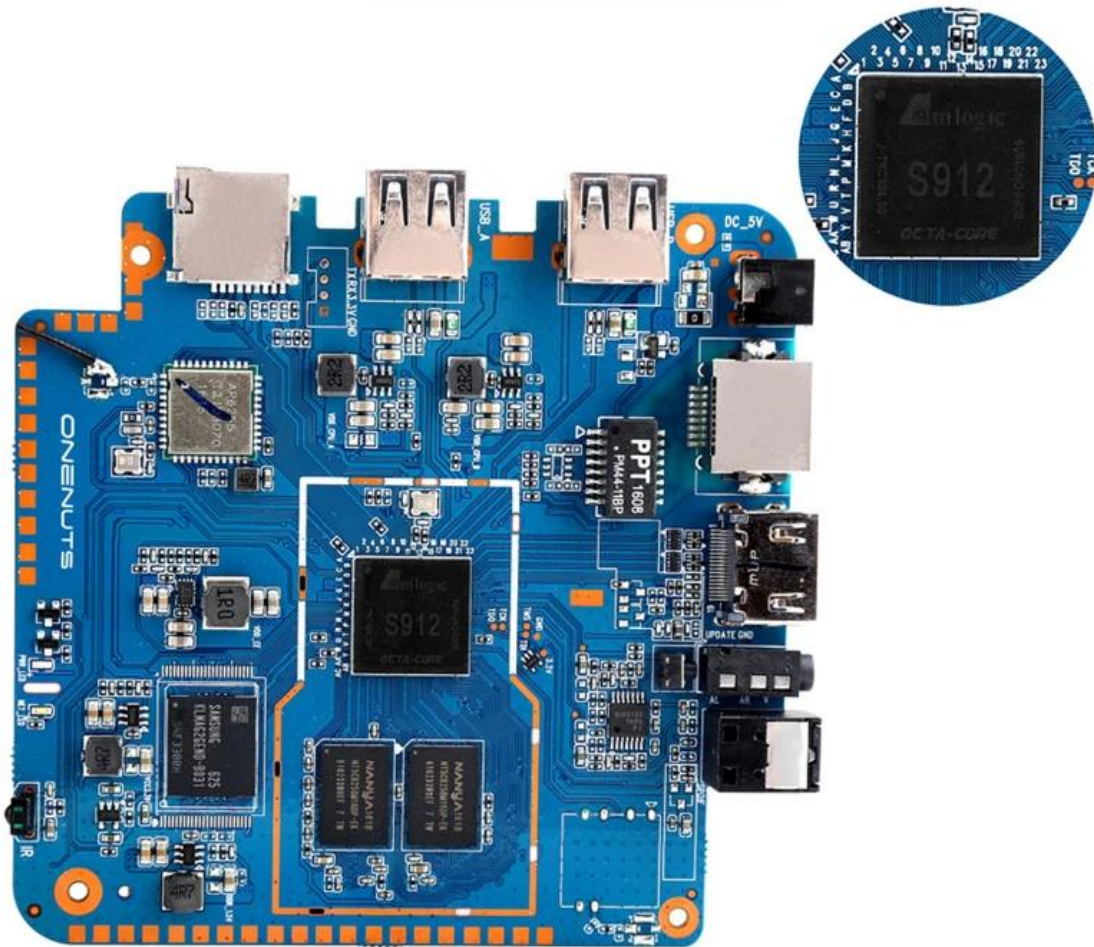

With Bluetooth headphone, enjoy your happy private world.

Young Look

Model No.	ONENUTS Nut 1
CPU	Amlogic S912 octa-core ARM Cortex A53 processor @ up to 2.0GHz
GPU	ARM Mail-T820MP3 GPU up to 750MHz(DVFS)
ROM	2GB DDR3
Internal Storage	16GB eMMC flash and SD slot up to 32GB
Video Docoder	VP9-10/H.265 up to 4Kx2K@60fps
HDMI	HDMI 2.0a up to 4K @ 60Hz with CEC and HDR support, and AV port

OTA Update

Support background auto upgrade and offer you the newest experience.

Product structure

What is in the box?

Portable & Environmental EVA Bag

Motherboard Show

000000 00 0000000000 000000 00000 0000 [TV Box Android](#) 000 HDMI 000 000000000 000000 UDP.
 000000 0000 .000000000 00000000 0000 000000 00 000000 0000000 000000 0000 00 000000 Android
 TV 0000 0000 000000 00 00000000 00000 .0000 0000 0000 00 00000000 0000000 0000 TV Box Android 000000
 000 00 00 00000000 00000000 000000 00000 00000 00000 00000 000000 00 .00000000 00 00000000
 0000000000 00000000 00000000 .