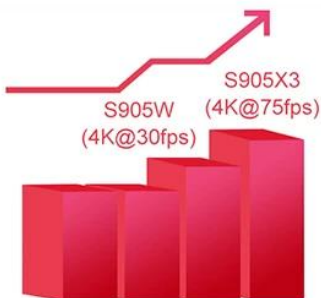

Download more apps

Amlogic S905X3 Quad Core

Faster, Smarter and More Powerful

4GB DDR3	32GB eMMC	Ultra-fast running speed
		Professional image processing

8K & 3D

The perfect combination of 8K and 3D, bring you a 3D visual experience
Feel the shock of the 3D cinema at home