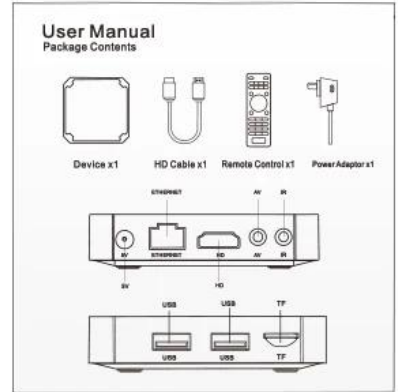

:□□□□□□□□□□

1* □□ □□ □□□□

- 1* 10000000 0000 00000000 0000 00 00000 00000
- 1* 0000000000 00000
- 1* 00000000 0000000
- 1* 00000000 00000

Smart Box

Configuration table

@mlogic S905W	Android 7.1.2	CPU 4 Core 64bit
ARM Cortex A53	GPU 5 Core Mali-450	LAN 100M
H.265 HEVC	VP9 HDR10	WiFi 2.4G
4K		eMMC

Smart Box

So small, but Powerful...

Smart Box

Smart Box

**Remote Control,
Any where,
Any angle.**

The box can paste into the wall or TV and others

- 1. Magic tape**
- 2. Pothook designed**
- 3. Dual IR desined. Remote control easy.**