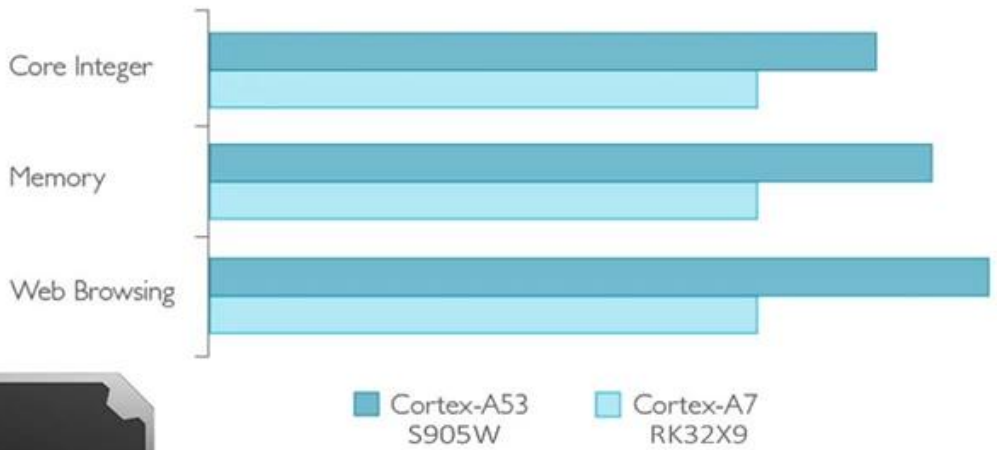

Smart Box

can paste on the wall

**Remote Control,
Any where,
Any angle.**

S905W_{mini} Smart Box

Android 7.1.2 Ready

Android **N**
Beta Build

S905W mini Smart Box

4 Core
A53

5 Core
Mali450

HDR
10bit

S905W Smart Box

S905W mini Smart Box

S905W using Cortex A53, Mali 450 GPU
The performance to cost ratio super elevation.

Cortex-A53 Performance Relative to Cortex-A7

S905W mini Smart Box

A HIGHER BIT-DEPTH AND WIDER COLOR GAMUT

8-bit only has 256 steps per channel, whereas 10-bit increases that to 1024 steps per channel. You can get better compression efficiency (i.e. better quality at same bitrates) with 10-Bit.

10 bit(2^{10})Color/Finer shades of Coors, Smoother color transitions from light to dark

8 bit(2^8)Color/Grainy obvious, Unnatural Color Transitions

S905W mini Smart Box

Your video/ music/photo from your Android devices /ios devices through DLNA /Airplay/onto big screen.