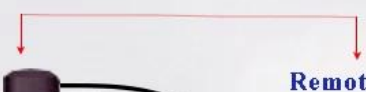

can paste on the wall

**Remote Control,
Any where,
Any angle.**