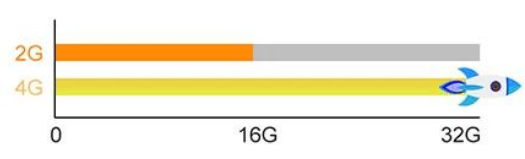

5G:250Mbps

Faster Transmission & Load Quickly

2.4+5G:400Mbps

Built-in T2TR, more efficient and stable

Android 9.0

application installation is more flexible

- More stable with applications
- Save 25% RAM in Spacet
- Faster & Safer responses

Download more apps

Amlogic S905X3 Quad Core

Faster, Smarter and More Powerful

4GB DDR3	32GB eMMC	Ultra-fast running speed
		Professional image processing

8K & 3D

The perfect combination of 8K and 3D, bring you a 3D visual experience
Feel the shock of the 3D cinema at home

H.265 Makes 8K within Reach

Advanced H.265 Makes HD video Smoother

H.265 Decoding

Less bandwidth / clearer image

Not decoded

Loading slowly / blurred image