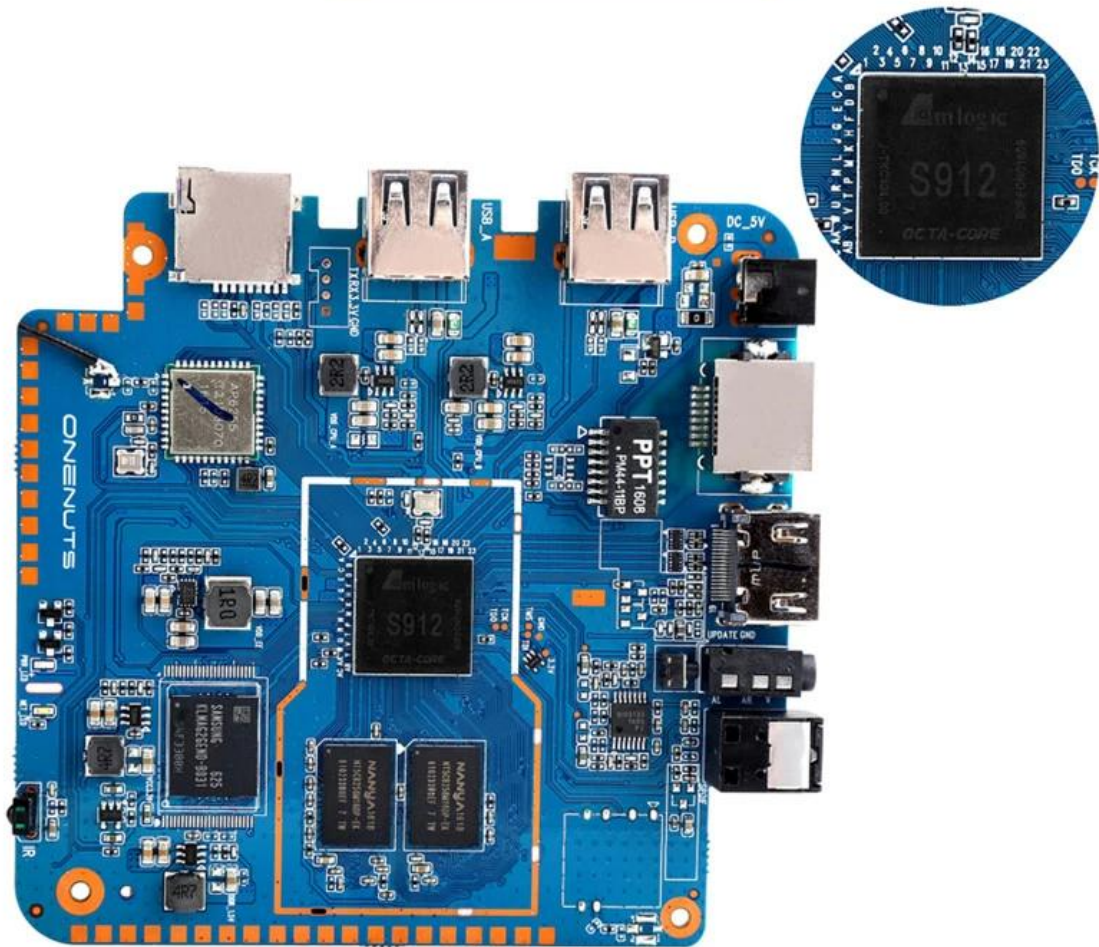

OTA Update

Support background auto upgrade and offer you the newest experience.

Product structure

What is in the box?

Portable & Environmental EVA Bag

Motherboard Show

Onenuts Android TV Box 6.0 Android TV Box motherboard with Amlogic S912 processor and Samsung E5S eMMC storage. It features various ports including USB 2.0, USB 3.0, and Ethernet. The board is populated with numerous surface-mount components like capacitors, resistors, and integrated circuits. A circular inset in the top right corner provides a magnified view of the Amlogic S912 processor, highlighting its 'OCTA-CORE' branding.

The motherboard is designed for high performance and reliability. It features a central Amlogic S912 processor (Octa-core) and a Samsung E5S eMMC storage chip. The board is equipped with various ports including USB 2.0, USB 3.0, and Ethernet. It is populated with numerous surface-mount components like capacitors, resistors, and integrated circuits.