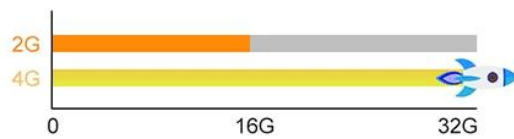

 DLNA  Airplay  Miracast

Dual wifi design and stable performance

2.4:100Mbps

Stronger penetration & More Stable

5G:250Mbps

Faster Transmission & Load Quickly

2.4+5G:400Mbps

Built-in T2TR, more efficient and stable

Android 9.0

application installation is more flexible

- More stable with applications
- Save 25% RAM in Spacet
- Faster & Safer responses

Download more apps

Amlogic S905X3 Quad Core

Faster, Smarter and More Powerful

4GB DDR3	32GB eMMC	Ultra-fast running speed
		Professional image processing

8K & 3D

The perfect combination of 8K and 3D, bring you a 3D visual experience
Feel the shock of the 3D cinema at home

H.265 Makes 8K within Reach