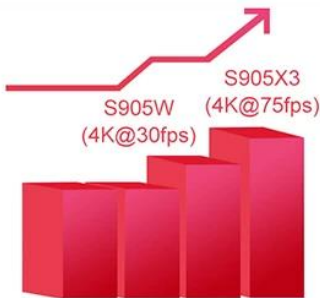

4GB DDR3	32GB eMMC	Ultra-fast running speed
		Professional image processing

8K & 3D

The perfect combination of 8K and 3D, bring you a 3D visual experience
Feel the shock of the 3D cinema at home

H.265 Makes 8K within Reach