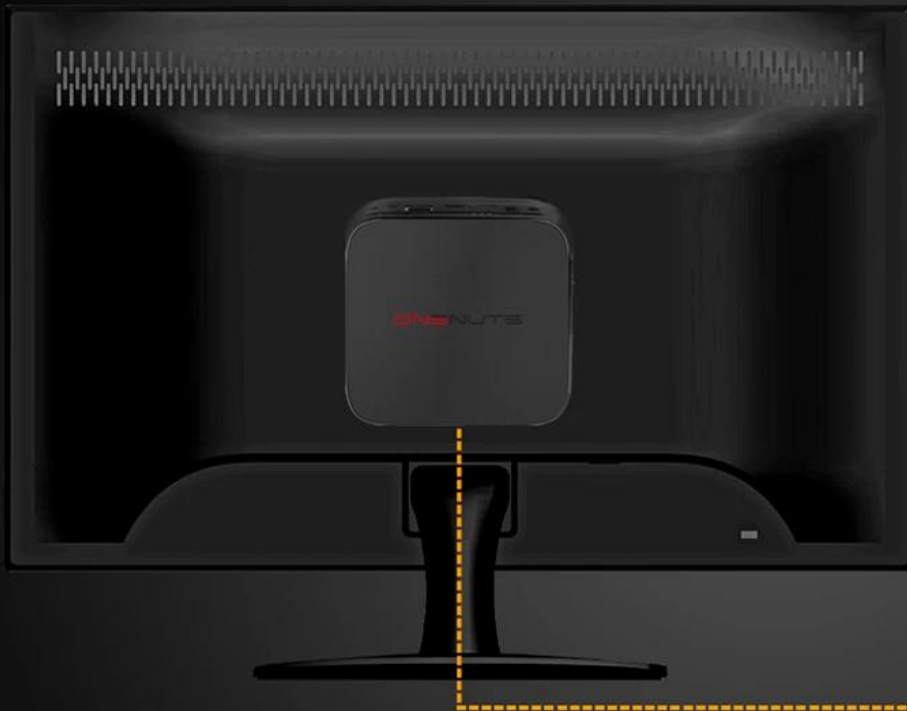

2*USB2.0
2*USB3.0

OS
Windows 10

1000M
Ethernet

VESA
Mount

VESA MOUNT

Hiding the mini pc behind your Computer Monitor
Save place for your office desk and enjoy entertainment.

VESA MOUNT

Settings