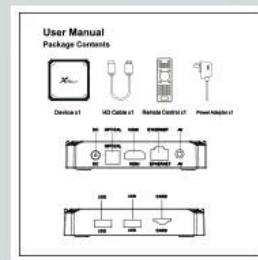

# Product specifications

# Package Contents

Power Supply\*1

HD data cable\*1

User Manual\*1

Remote Control\*1