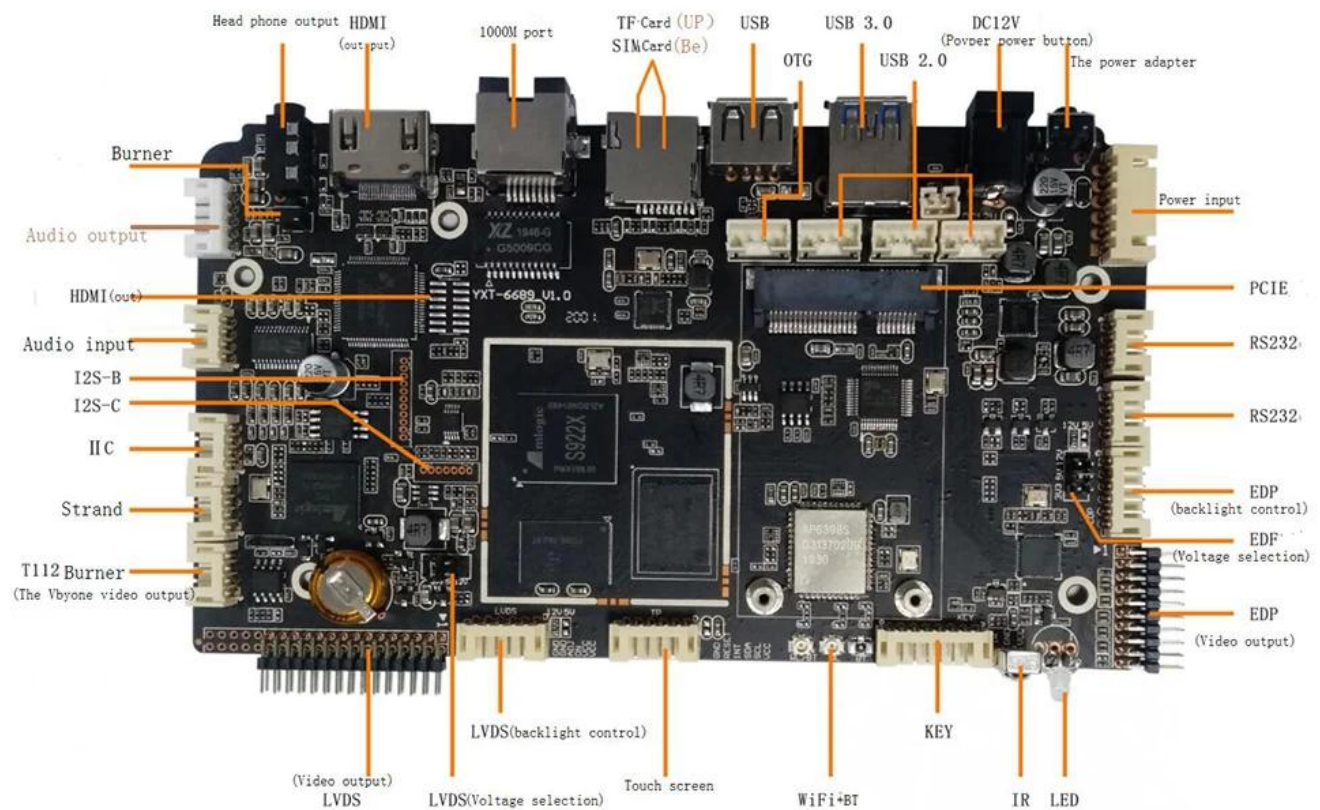

Amlogic S922X 3D HDMI2.1 HDR CEC HDCP 2.2 DAC CVBS 4 MIPI DSI TDM PCM I2S SPDIF 8 PDM (DMIC) DVP

Amlogic S922X

1 RGMII 10/100/1000M MAC 10/100M PHY 1 USB XHCI OTG 2.0 1 USB3.0 PCIe