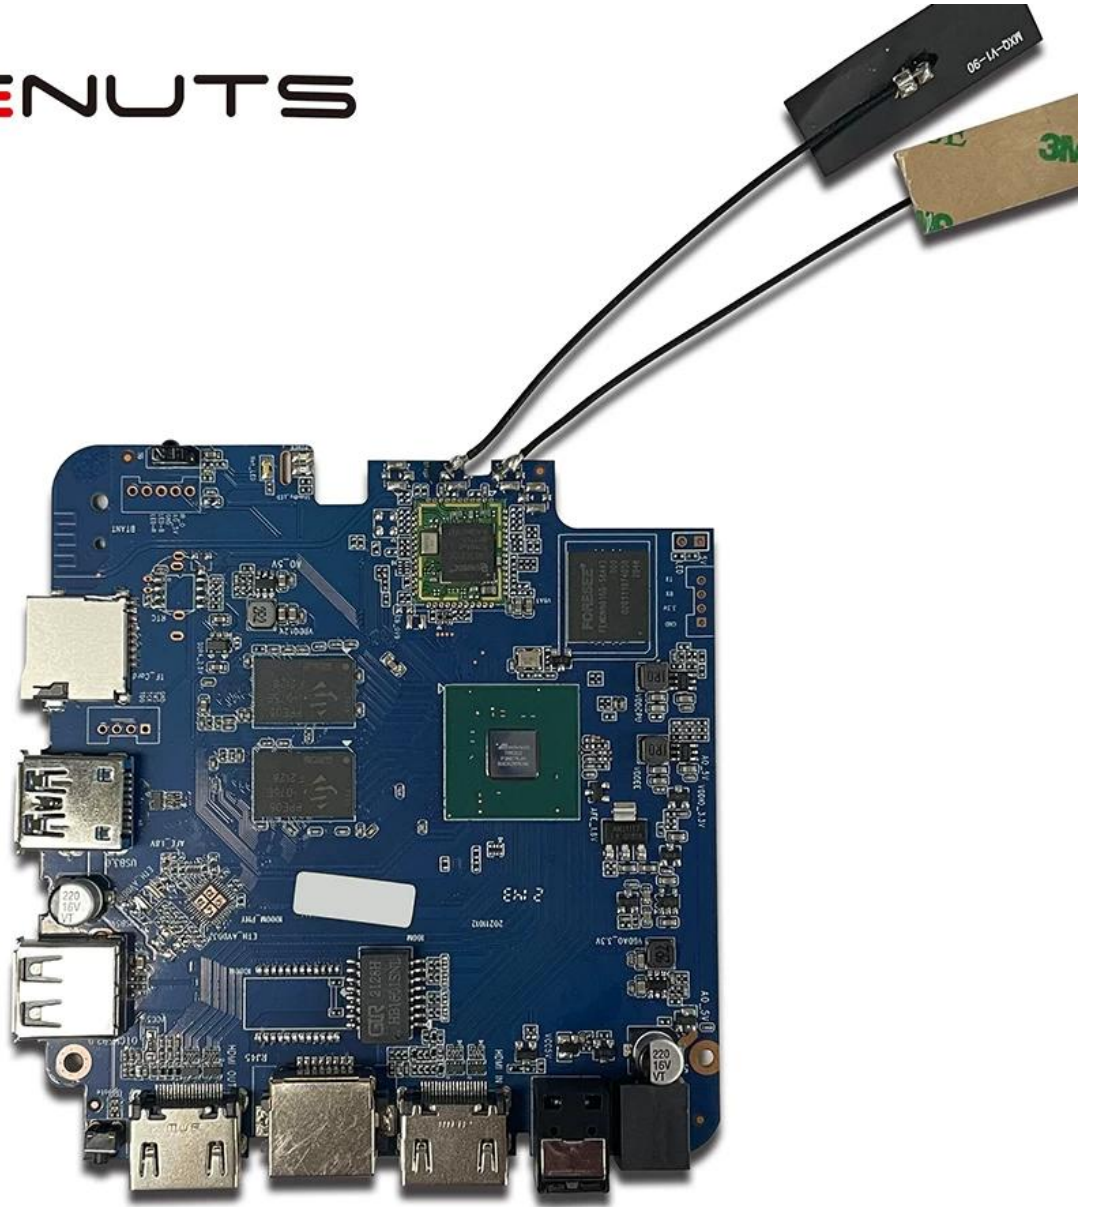

4K Android HDMI USB3.0

<p> Processor Amlogic T962E2 4K Android Amlogic T962E2 ARM Cortex-A55 2.0GHz ARM Mali-G31 MP2 GPU DDR4 2GB/4GB 16G/32GB eMMC 8.1/9.0/ATV WiFi IEEE 802.11ac/a/b/g/n(UWE5621DS) 2.4G/5G MIMO(2T2R) 100M/1000M 5.0 </p>
<p> Video AV1 4Kx2K@75fps VP9/H.265 8Kx4K@24fps VP9/H.265/AVS2 4Kx2K@60fps H.264 4Kx2K @30fps AVS/VC-1/MPEG-4 1080P @60fps H.264 1080P @30fps MPEG1/2/4 H.265/HEVC AVS2 AVC/VC-1 RM/RMVB Xvid/DivX3/4/5/6 RealVideo8/9/10 Avi/Rm/Rmvp/Ts/Vob/Mkv/Mov/ISO/wmv/asf/flv/dat/mpg/mpeg MP3/WMA/AAC/WAV/OGG/DDP/TrueHD/HD/FLAC/APE HDR 10/10 Widevine Verimatrix/Playready </p>
<p> Ports HDMI 1*HDMI 1*HDMI HDMI 2.1 USB 1* USB 1*USB 2.0 1*USB3.0, USB USB RJ45 1 * RJ45 TF 1*TF 5V/2A AC100-240V 50/60Hz RTC USB </p>
<p> Media JPEG BMP GIF PNG TIF Miracast DLNA Skype Netflix Twitter Picasa Youtube Flicker Facebook Netflix Hulu Flixster Youtube HDD U TF USB BT 2.4GHz USB 2.4GHz </p>

@mlogic

A-T8B043.07

T962E2

BONMON005

ONENUTS

 <p>Multi-core 32/64-bit CPU and 3D GPU with high performance</p>	 <p>Powerful multimedia processing capability, supporting all mainstream video decoding including 8K/4K 10-bit AV1/H.265/VP9/AVS2</p>	 <p>Supports all mainstream HDR standard including Dolby Vision, HDR10 and HLG</p>	 <p>Unique Trulife picture quality enhancement engine, offering theater-like visual effect</p>	 <p>Complete production-ready security solution, supporting secure boot, secure OS and mainstream DRMs</p>
 <p>Ultra-high performance and ultra-low power consumption</p>	 <p>Ultra-high SoC integration and rich peripheral interfaces</p>	 <p>Complete IP license, including Dolby, DTS, etc.</p>	 <p>Supports screen projection technology like DLNA, Miracast etc.</p>	 <p>Provides mature turn-key solution for both split and AIO smart TV</p>