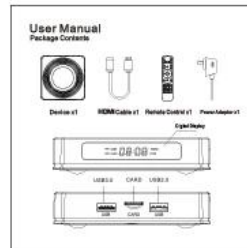

# Various Interfaces

Various interfaces such as HDMI, LAN, USB, etc. which bring you a smart and colorful enjoyment.

# Package Contents

Power Supply\*1

HD data cable\*1

User Manual\*1

Remote Control\*1

Amlogic S905X4 11 4K Android

- 4K
- Amlogic S905X4
- 11 Android 11
- WiFi
- USB microSD

6. 支持 HDMI 及 USB 接口，方便连接其他设备。