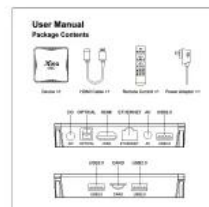

User Manual