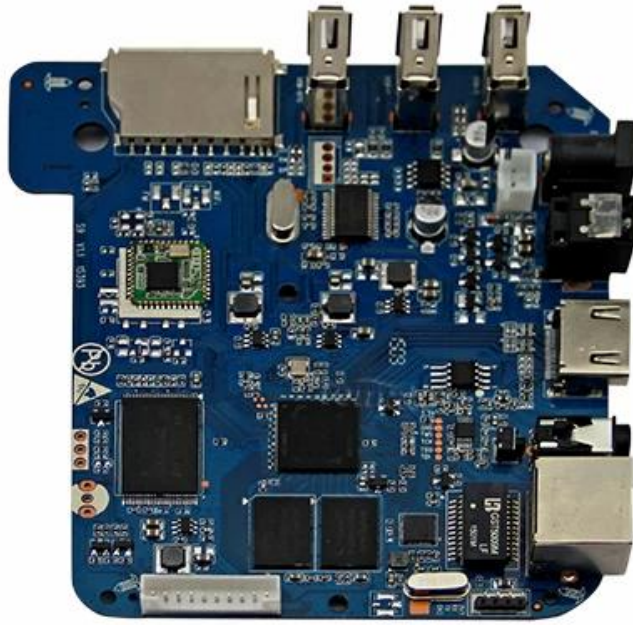

Amlogic S905 4K 2K Android 5.1 Lollipop 1G 8G S9

S9

Amlogic S905 Quad Core S9

New! Amlogic S905 Quad Core ARM Cortex™-A53 CPU
up to 2.0 GHz, 1GB/8GB H.265 4K2K Android 5.1 TV Box!

S905

1GB
8GB

DLNA
CERTIFIED

Picture Show

Indicator

USB*3

SD/MMC Card

S905

64-Bit
Quad Core
Cortex A53

4K

H.265
@60fps

HDMI 2.0
HDCP 2.2

TSMC
28NM

DRM

64 bit CPU,

While maintaining the same power consumption, the computing power of CPU has also been greatly improved.

With 4K2K decoding capabilities,
it make 4K become the standard.