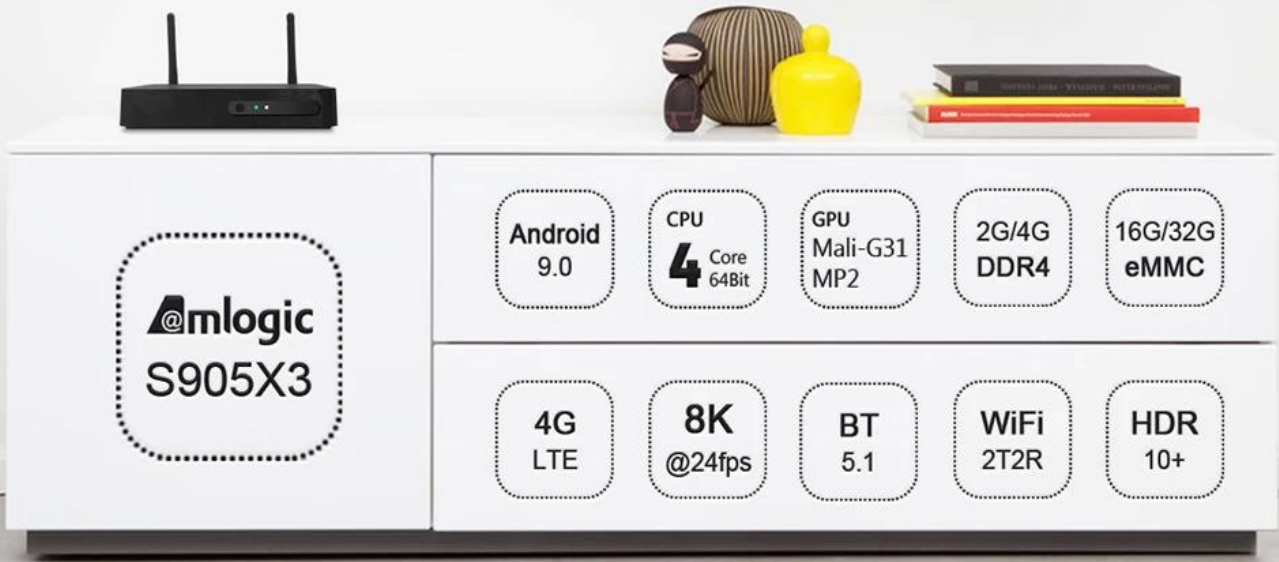

# Amlogic S905X3 9.0 8K 4G LTE

OS	4G LTE Android 9.0
Processor	Amlogic S905X3 ARM Cortex-A55 2.0GHz
GPU	ARM Mali-G31
Storage	16GB/32GB EMMC
RAM	2GB/4GB DDR4
Display	9.0/ATV
Audio	4.1
Connectivity	Widevine/Verimatrix/ Playready
<b>4G LTE</b>	
4G LTE	LTE-FDD/LTE-TDD/WCDMA/TD-SCDMA/EDGE/GPRS/GSM 150Mbps 50Mbps
MHZ-E	B1/B3/B5/B7/B8/B20@FDD LTE B1/B5/B8@WCDMA 850/900/1800/1900@GSM
MHZ-A	B2/B4/B8/B17@FDD LTE B38/B39/B40/B41@TDD LTE B1/B8@WCDMA B34/39@TD-SCDMA 900/1800@GSM
MHZ-CE	B1/B3/B5/B8@FDD LTE B38/B39/B40/B41@TDD LTE B1/B8@WCDMA B34/B39@TD-SCDMA BC0@CDMA2000 1X/EXDO 900/1800@GSM
MHZ-E	B1/B3/B5/B7/B8/B20@FDD LTE B38/B40/B41@TDD LTE B1/B5/B8@WCDMA B3/B8@GSM
MHZ-V	B4/B13@FDD LTE
MHZ-A	B2/B4/B12@FDD LTE B2/B4/B5@WCDMA
MHZ-AU	B1/B2/B3/B4/B5/B6/B7/B8/B28@FDD LTE B40@TDD LTE B1/B2/B5/B8@WCDMA B2/B3/B5/B8@GSM
MHZ-J	B1/B3/B8/B18/B19/B26@FDD LTE B41@TDD LTE B1/B6/B8/B19@WCDMA
<b>Media</b>	
Video	VP9/H.265/AVS2 4Kx2K@60fps H.264 4K @30fps AVS/VC-1/MPEG1-4 1080P @60fps H.264/H.265 1080P @60fps MPEG1/2/4/H.265/HEVC/AVS2 AVC/VC-1/RM/RMVB/Xvid/DivX3/4/5/6/RealVideo8/9/10 Avi/Rm/RmVb/Ts/Vob/Mkv/Mov/ISO/wmv/asf/flv/dat/mpg/mpeg MP3/WMA/AAC/WAV/OGG/DDP/TrueHD/HD/FLAC/APE JPEG/BMP/GIF/PNG/TIFF
Audio	HDR 10
<b>Ports</b>	
HDMI	HDMI 2.1 3D/HDR/CEC 4Kx2K@60fps
USB	1*USB 2.0, 1*USB 3.0 USB USB
RJ45	10/100M RJ-45
Wireless	Miracast/DLNA/Airplay/Skype/Netflix/Twitter/Picasa/YouTube/Flicker/Facebook
WiFi	WiFi 11ac 4.1 IEEE802.11 a/b/g/n/ac(AP6255) 4G/5G
TF	
SPDIF	
LED	
LED	1* LED RTC USB

# Interface Specification

- ① AV output port
- ② Ethernet port
- ③ HDMI port
- ④ Power port
- ⑤ USB port
- ⑥ USB port

- Ⓐ IR window
- Ⓑ Power LED
- Ⓒ Internet LED
- Ⓓ Sim card slot
- Ⓔ Reset button
- Ⓕ TF card slot