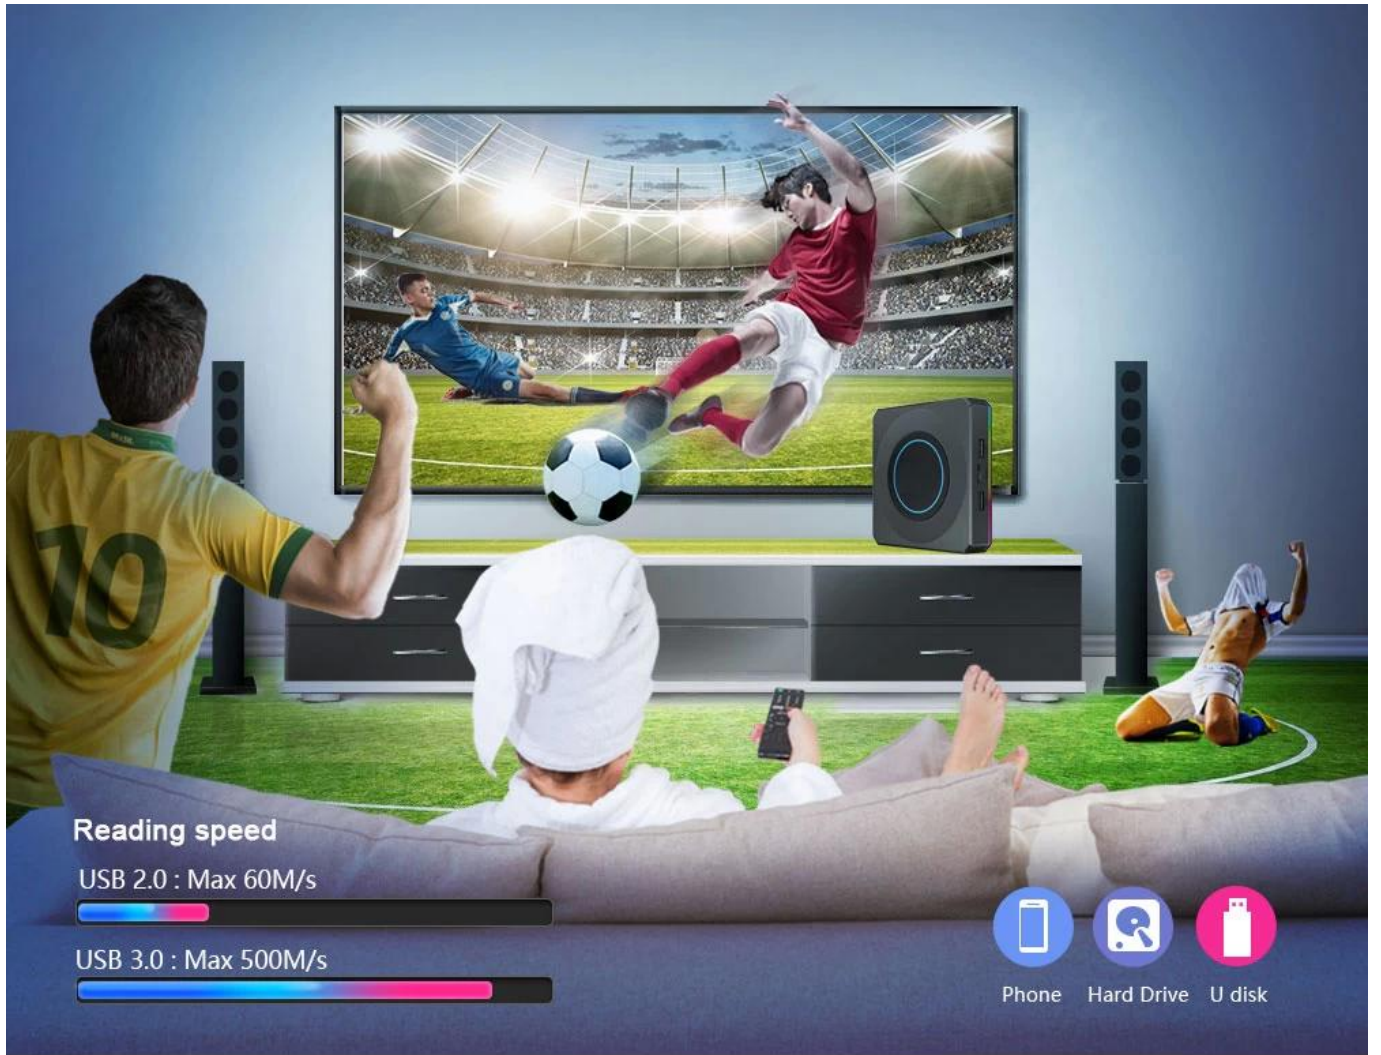

USB3.0 with super fast data-read speed

Smooth, stable, and fast playback of local videos. You can share the happy moment on TV together.