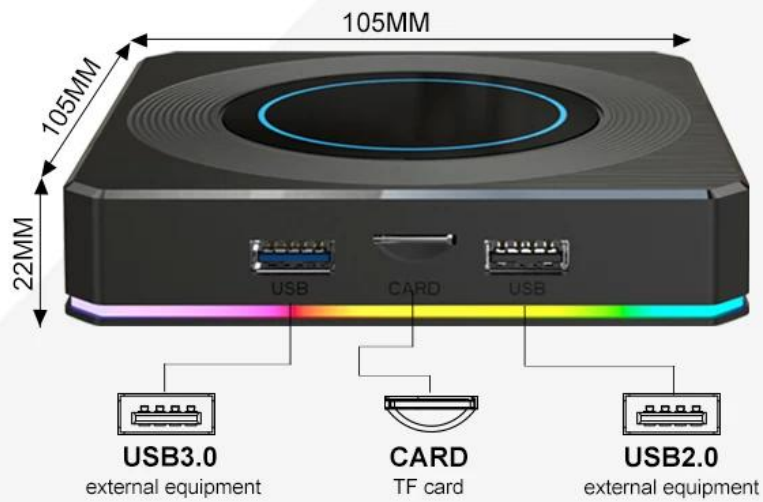

Various interfaces such as HDMI, LAN, USB, etc. which bring you a smart and colorful enjoyment.

Package Contents

Power Supply*1

HD data cable*1

User Manual*1

Remote Control*1

Amlogic S905X4 Android 11 WiFi 8K