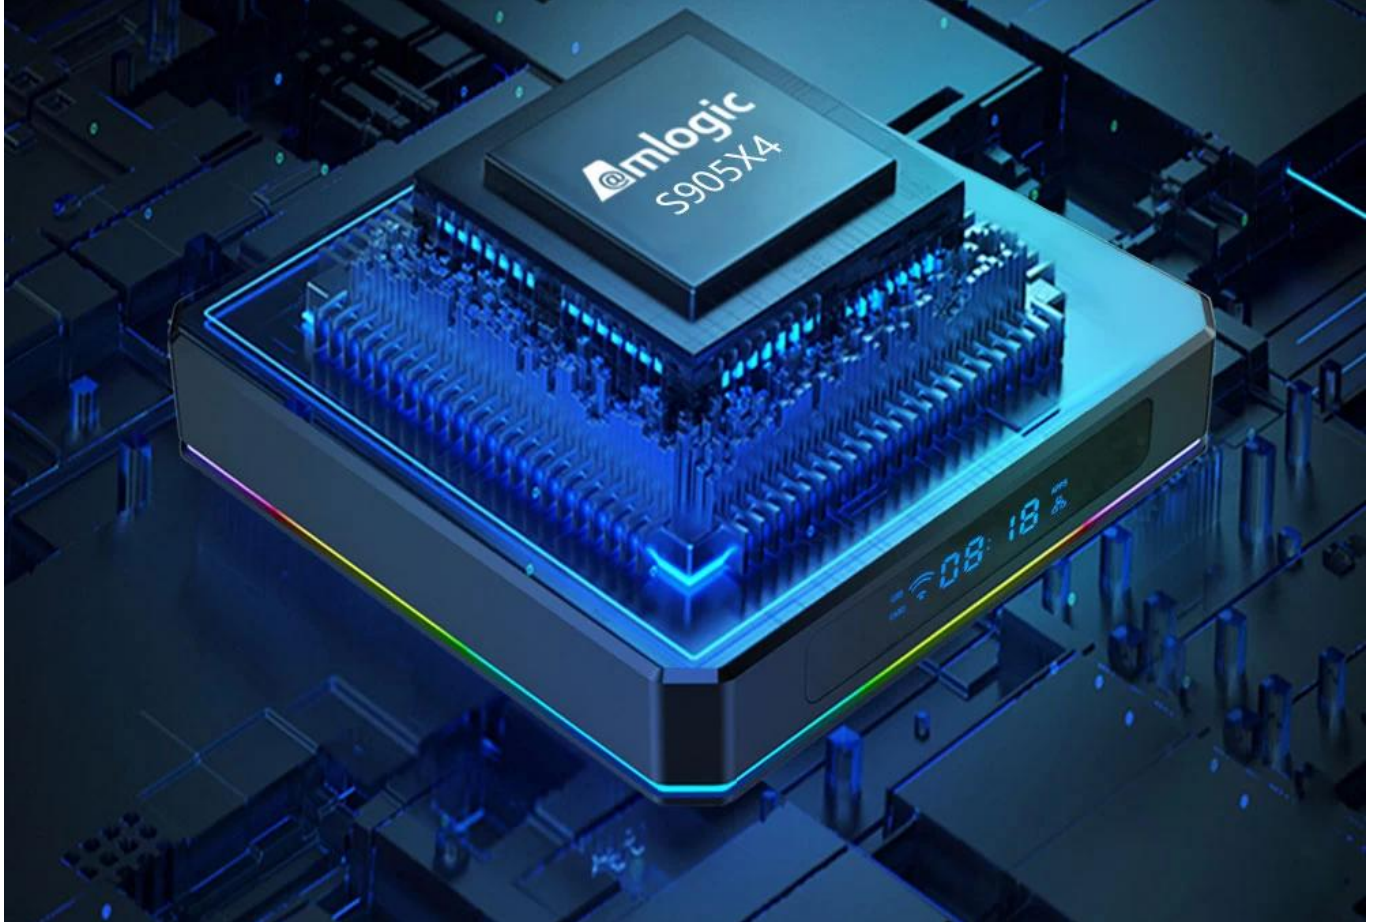

2.4G/5G
802.11ac

BT

4.1

Amlogic Quad-core 64 bit

The S905X4 chipset is an advanced application processor with AV1 video codec, secured 4K video codec engine and HDR image processing functions.

Android 11

Application installation is more flexible