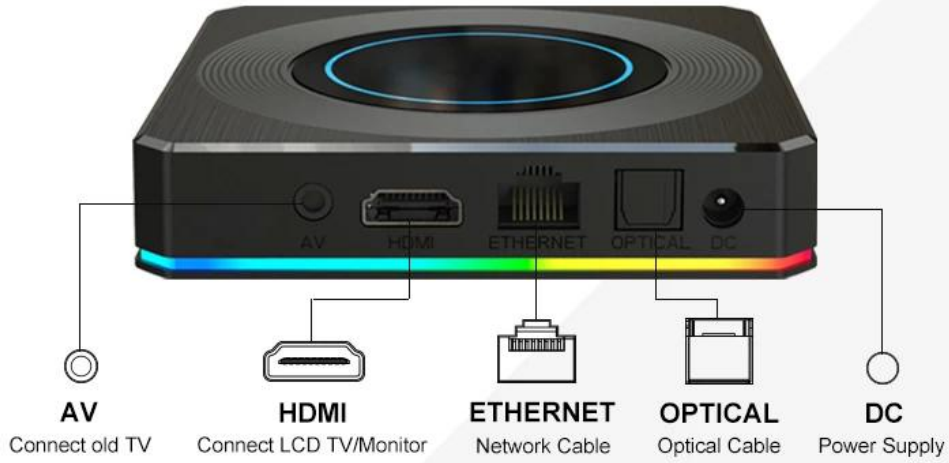

Various interfaces such as HDMI, LAN, USB, etc. which bring you a smart and colorful enjoyment.

Package Contents

Power Supply*1

HD data cable*1

User Manual*1

Remote Control*1

Amlogic S905X4 Android 11 WiFi 8K