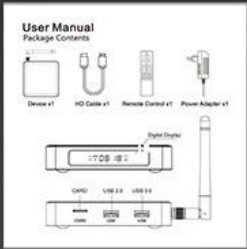

User Manual*1