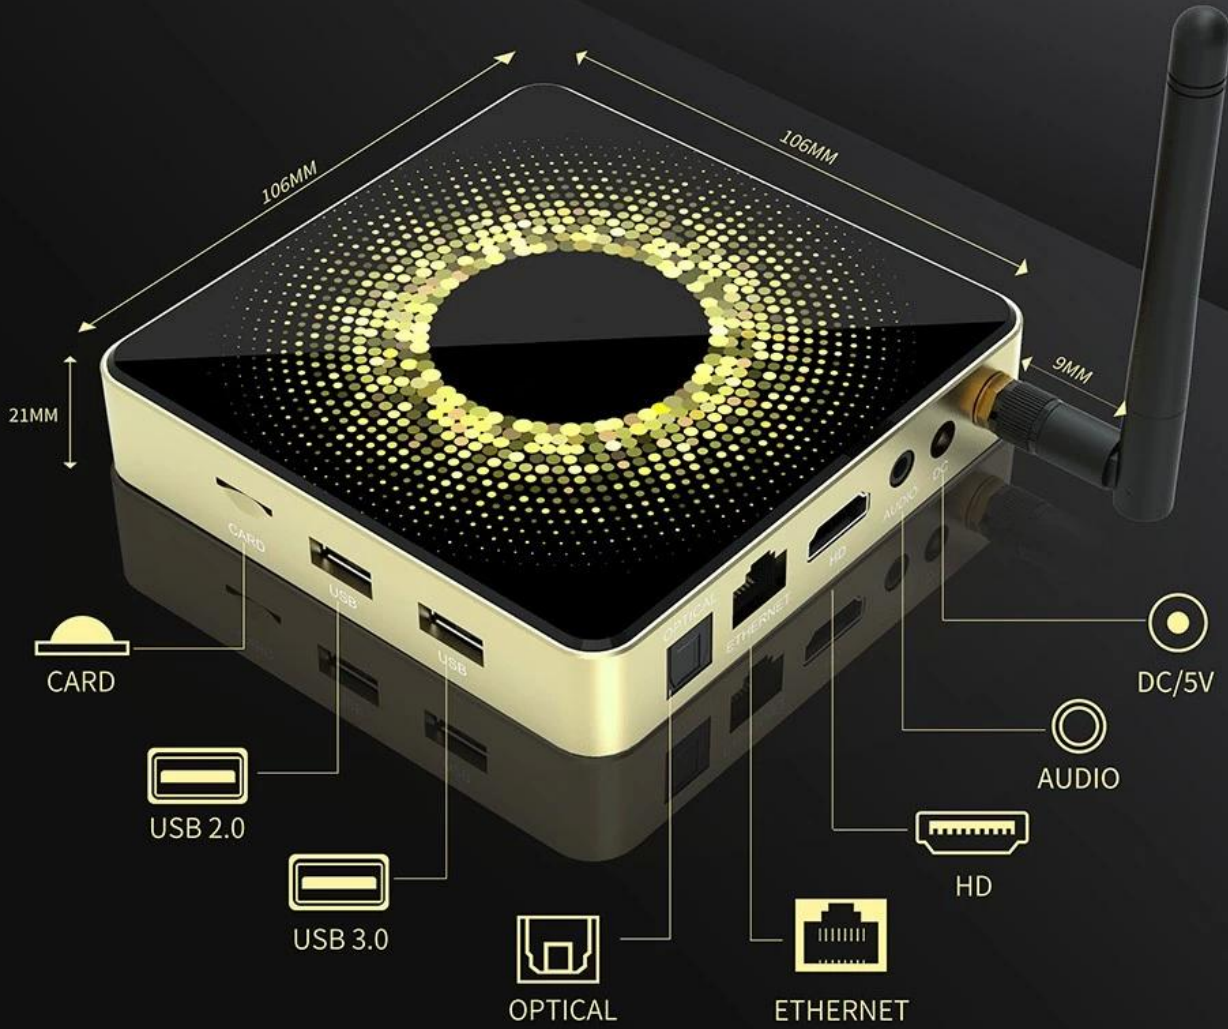

AV1

↑ 20%-30%

VP9

H. 265

Support AV1 video decoding for a superior video viewing experience

Multiple Application Functions

Support freely switching wallpapers, changing home screen icons as you like, switching address to obtain local weather and voice control.

 Watch movies

 Working Conference

 Music sharing

 Cast screen

 Play games

Various Interfaces

Various interfaces such as HD, LAN, USB, etc. To meet your different needs at the same time.

Package Contents