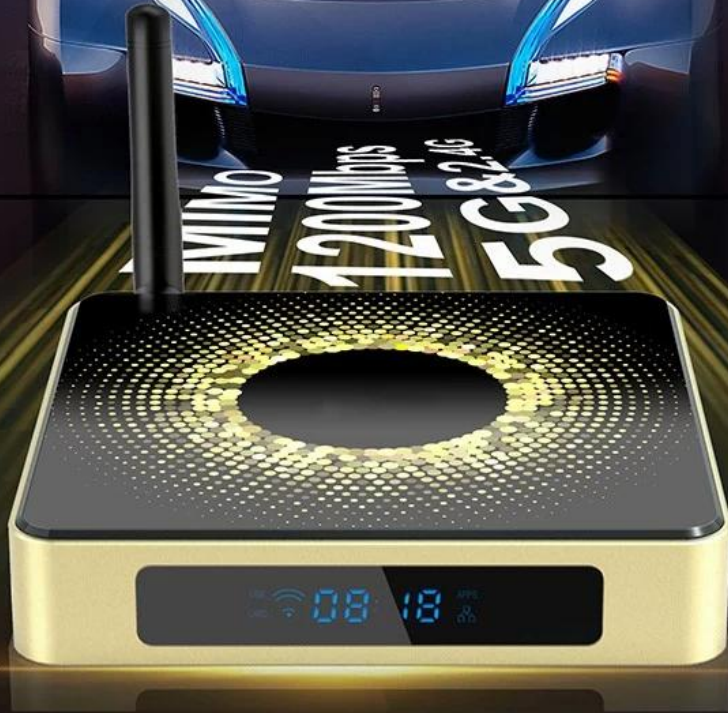

8K
ULTRAHD

4K
ULTRAHD

1080p

Ultra HD

Graphics

HEVC

HD 2.1a, Up to 8K 60fps

Support HD 2.1a, up to 8K 60fps video decoding, enjoy a more smooth viewing experience

8GB RAM Ultra Large Memory

Enjoy a vast array of applications with large storage capacity

WiFi6

Embrace Faster Speeds with WiFi 6 and dual band 2.4G/5G WiFi MIMO support

WiFi6
1200Mbps

MIMO
2.4G/5G

BT
5.2

AV1

AV1

↑ 20%-30%

VP9

H. 265

Support AV1 video decoding for a superior video viewing experience

Multiple Application Functions

Support freely switching wallpapers, changing home screen icons as you like, switching address to obtain local weather and voice control.