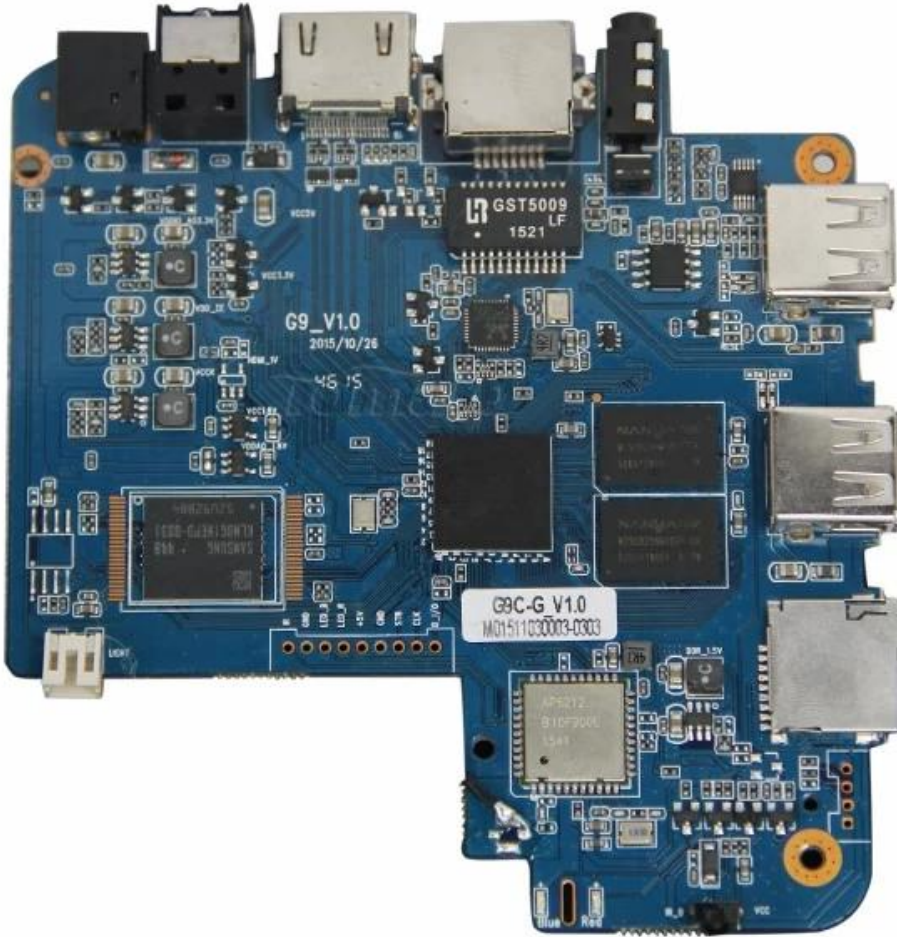

Android 6.0.1 OTT Amlogic S905X G9Cx

Model	
Model	G9Cx
Processor	Amlogic S905x ARM Cortex™ -A53 CPU 2.0 GHz
GPU	Mali-450 750Mhz
RAM	8GB
Storage	1GB DDR3
Power	
Power	5V/2A
LED	Power/Status
OS	
OS	Android 6.0.1
3D	3D 1080Px2
Video	VP9/H.265 4Kx2K@60 fps , MPEG1/2/4,H.264 /H.265 VC-1/RM/RMVB/Xvid/DivX3/4/5/6 RealVideo8/9/10/HEVC MP-10
Audio	Avi/Rm/Rmvp/Ts/Vob/Mkv/Mov/ISO/Wmv/Asf/Flv/Dat/Mpg/Mpeg/ MP4
Codec	MP3/WMA/AAC/WAV/OGG/AC3/DDP/TrueHD/DTS/DTS/HD/FLAC/APE
Image	JPEG/BMP/GIF/PNG/TIFF
USB	3 USB 2.0
Storage	SD/MMC
File System	FAT16/FAT32/NTFS
Format	SRT/SMI/SUB/SSA/IDX/USB
Output	SD/HD/4K2K
OSD	OSD
Network	100Mbps RJ-45 IEEE 802.3 10/100/1000
Wireless	IEEE802.11 b/g/n 4.1EDR
Bluetooth	USB Bluetooth 2.4GHz USB 2.4GHz
HDMI™	HDMI 2.0a 3D/HDR/CEC 4Kx2K@60fps
AV	
3G	
SPDIF/IEC958	
IPTV / OTT	IPTV/OTT
Features	
Features	Miracast/Kodi16.1/Airplay/Skype Picasa/YouTube/Flicker/Facebook

Picture Show

Indicator Light Port

Micro SD Card

USB

USB

AV Port

RJ 45 ETHERNET

HDMI™

Optical Port

Power Port

Android 6.0.1 OTT Amlogic S905X G9Cx

Android 6.0.1 OTT Amlogic S905X G9Cx

Google Play

Android 6.0.1 OTT Amlogic S905X G9Cx

Android 6.0.1 OTT Amlogic S905X G9Cx