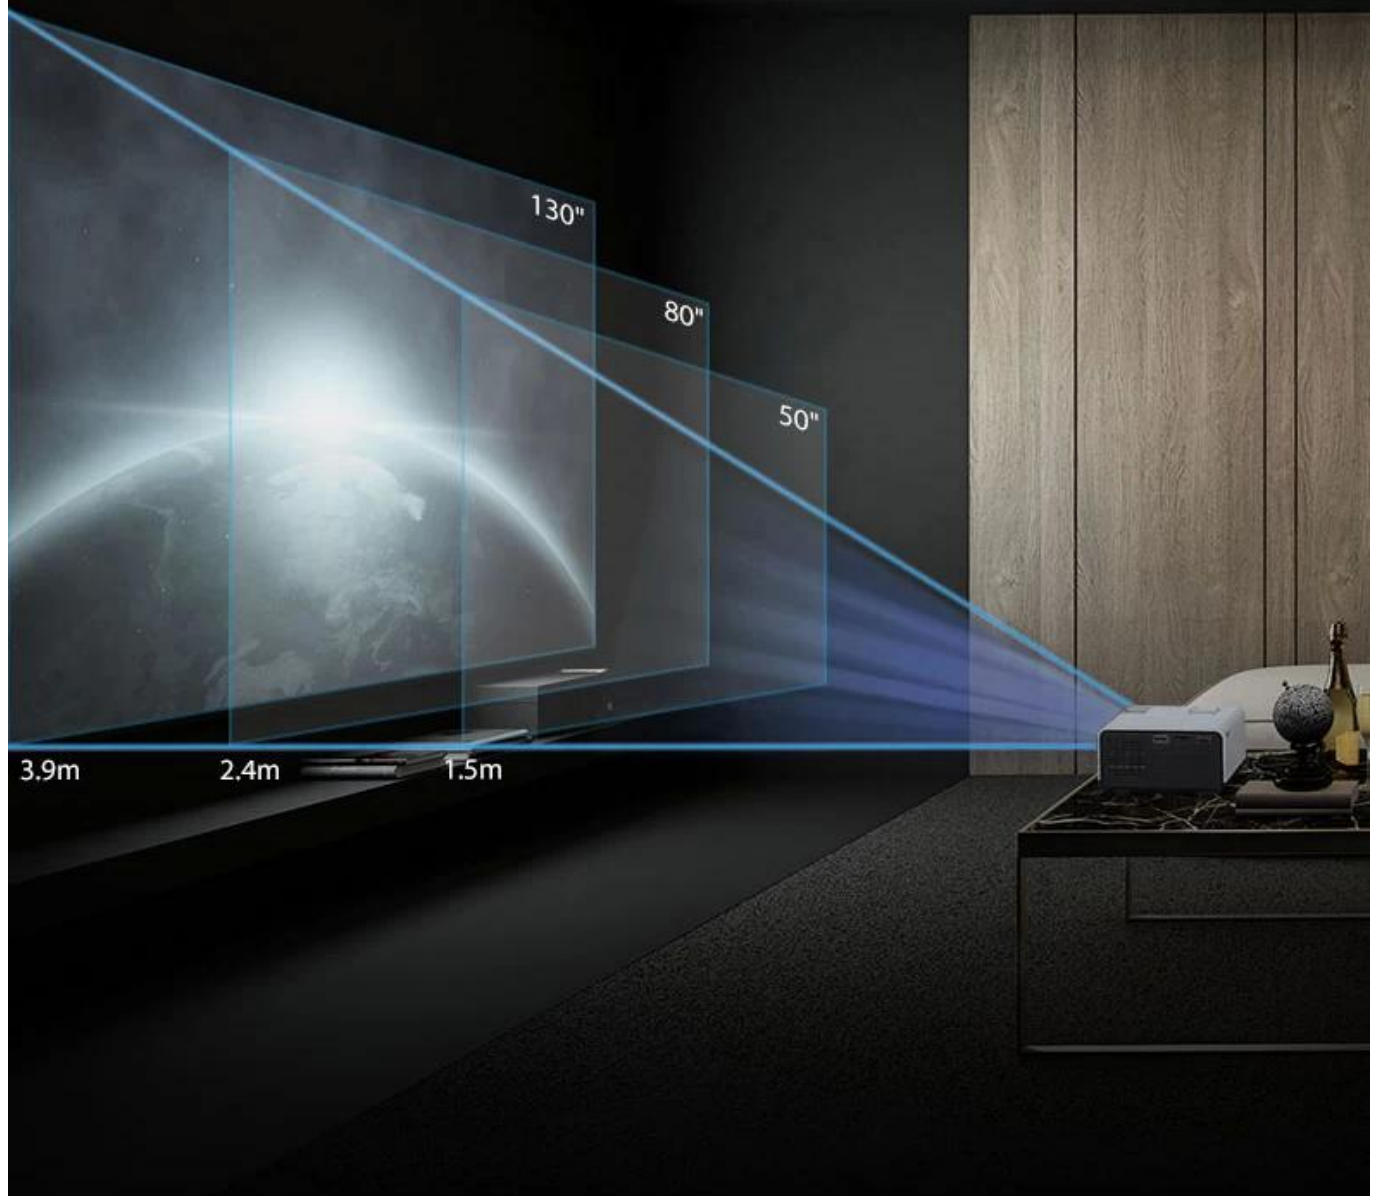

Mirror screen

Hi-fi speaker

BT

# 100 inch huge screen at 3 meters

High definition cinema experience

## 1080P huge screen

Private cinema / Business office / Huge screen gaming  
4K video streaming 300 inch huge screen  
1920\*1080P eye the reality

---

**Extreme color**  
Real 100 ANSI lumen  
No light spot