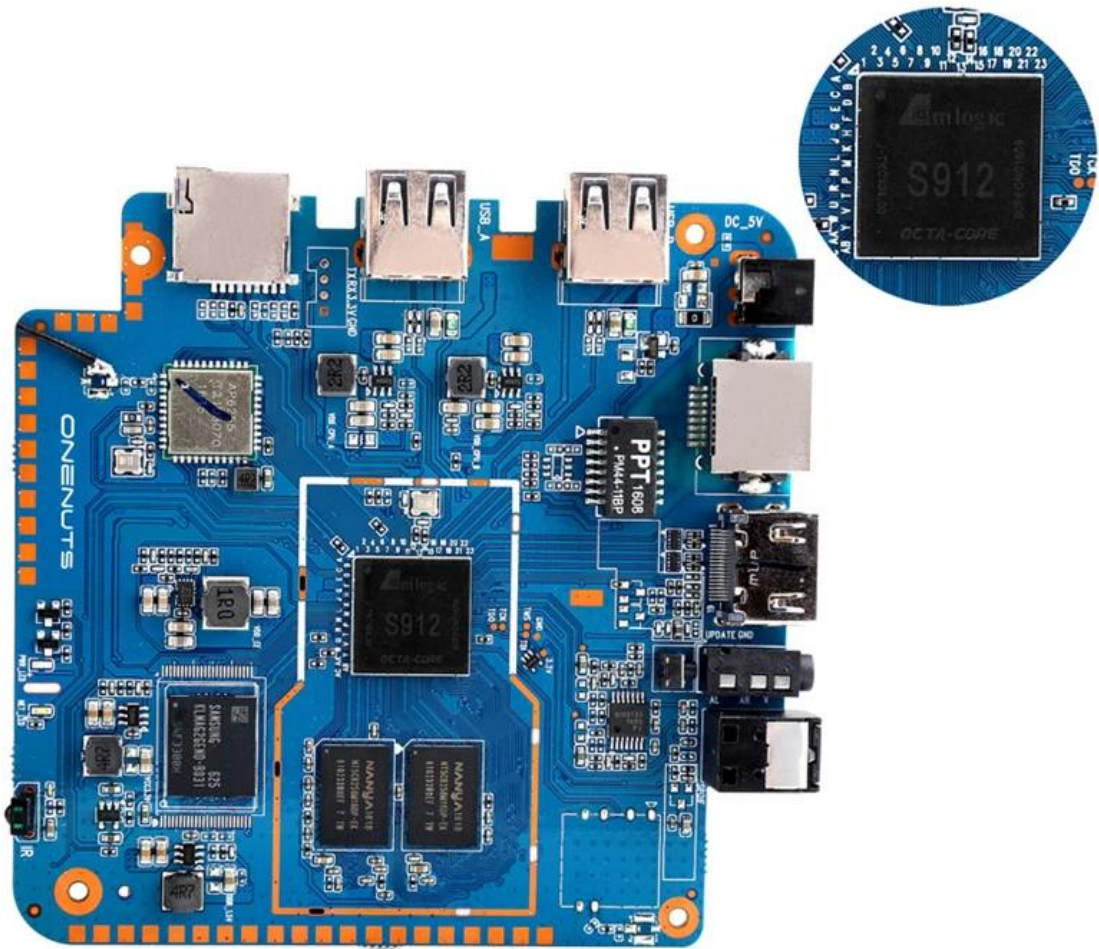

# Motherboard Show

Amlogic S912 Android

Amlogic S912

6.0 Android 6.0 Marshmallow Google Play

4K 4K

Android Box

HDMI USB Wi-Fi

Android Box