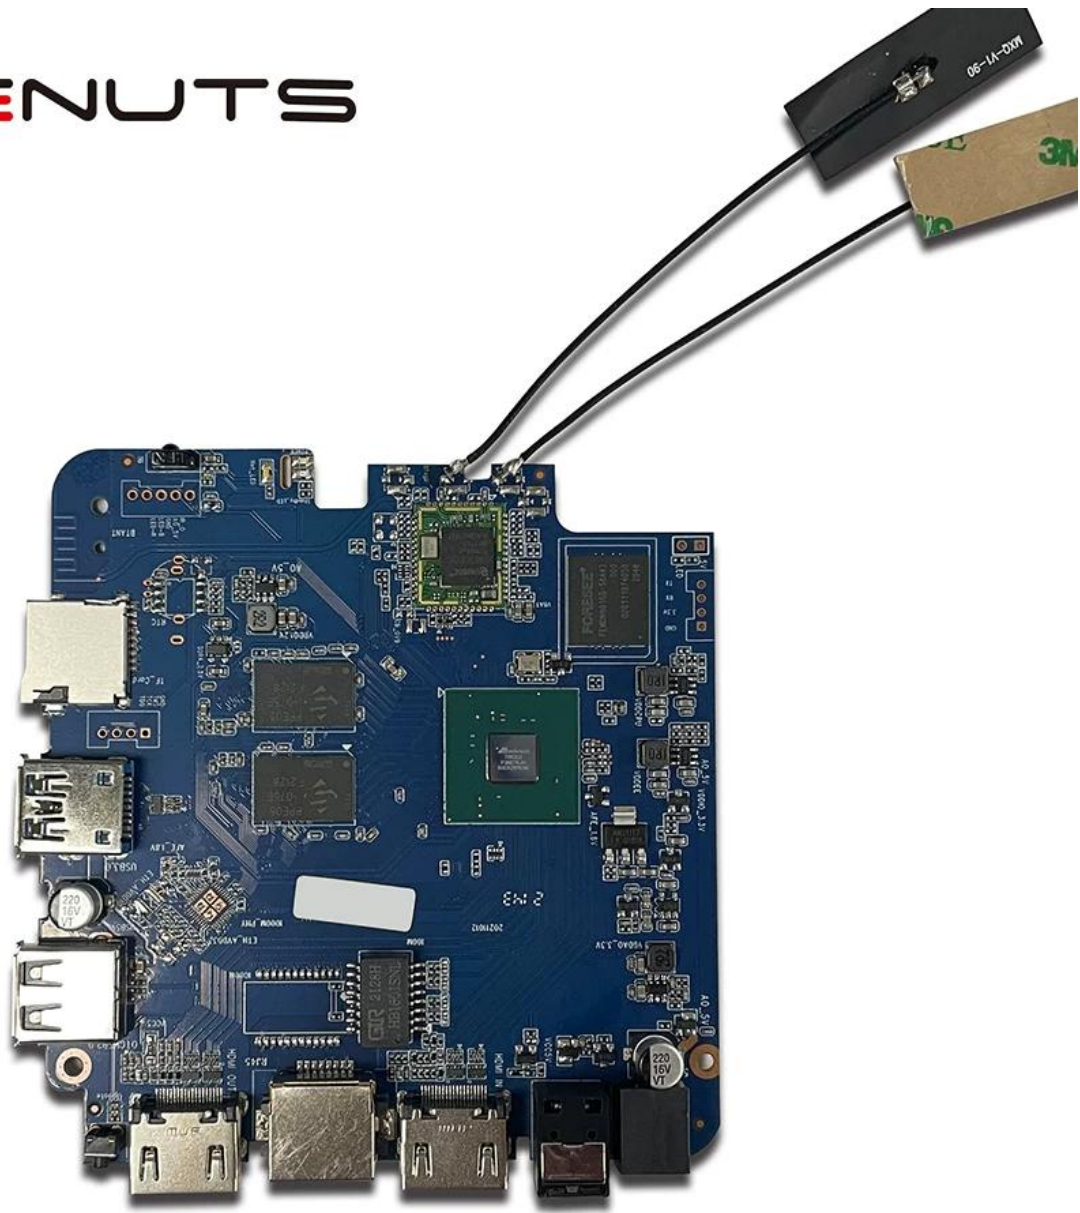

Android HDMI Android HDMI

| | |
|--------------|--|
| Android HDMI | Amlogic T962E2 Android HDMI |
| Processor | Amlogic T962E2 ARM Cortex-A55 2.0GHz |
| GPU | ARM Mali-G31 MP2 GPU |
| RAM | DDR4 2GB/4GB |
| Storage | 16G/32GB eMMC |
| OS | Android 8.1/9.0/ATV |
| Network | WiFi IEEE 802.11ac/a/b/g/n(UWE5621DS) 2.4G/5G MIMO(2T2R) 100M/1000M |
| Audio | 5.0 |
| Video | AV1 4Kx2K@75fps VP9/H.265 8Kx4K@24fps VP9/H.265/AVS2 4Kx2K@60fps H.264 4Kx2K @30fps AVS/VC-1/MPEG-4 1080P @60fps H.264 1080P @30fps MPEG1/2/4 H.265/HEVC AVS2 AVC/VC-1 RM/RMVB Xvid/DivX3/4/5/6 RealVideo8/9/10 Avi/Rm/Rmvp/Ts/Vob/Mkv/Mov/ISO/wmv/asf/flv/dat/mpg/mpeg MP3/WMA/AAC/WAV/OGG/DDP/TrueHD/HD/FLAC/APE |
| Display | HDR 10/10 Widevine Verimatrix/Playready |
| Ports | HDMI 1*HDMI 1*HDMI HDMI 2.1 |
| USB | 1* USB 1* USB 2.0 1*USB3.0, USB USB |
| Network | 1* RJ45 |
| Storage | 1*TF |
| Power | 5V/2A AC100-240V 50/60Hz RTC USB |
| Software | JPEG BMP GIF PNG TIF Miracast DLNA Skype Netflix Twitter Picasa Youtube Flickr Facebook Netflix Hulu Flixster Youtube HDD U TF USB BT 2.4GHz USB 2.4GHz |

@mlogic

A-T8B043.07

T962E2

BONMON005

ONENUTS

| | | | | |
|--|--|---|---|---|
|  <p>Multi-core 32/64-bit CPU and 3D GPU with high performance</p> |  <p>Powerful multimedia processing capability, supporting all mainstream video decoding including 8K/4K 10-bit AV1/H.265/VP9/AVS2</p> |  <p>Supports all mainstream HDR standard including Dolby Vision, HDR10 and HLG</p> |  <p>Unique Trulife picture quality enhancement engine, offering theater-like visual effect</p> |  <p>Complete production-ready security solution, supporting secure boot, secure OS and mainstream DRMs</p> |
|  <p>Ultra-high performance and ultra-low power consumption</p> |  <p>Ultra-high SoC integration and rich peripheral interfaces</p> |  <p>Complete IP license, including Dolby, DTS, etc.</p> |  <p>Supports screen projection technology like DLNA, Miracast etc.</p> |  <p>Provides mature turn-key solution for both split and AIO smart TV</p> |

Android