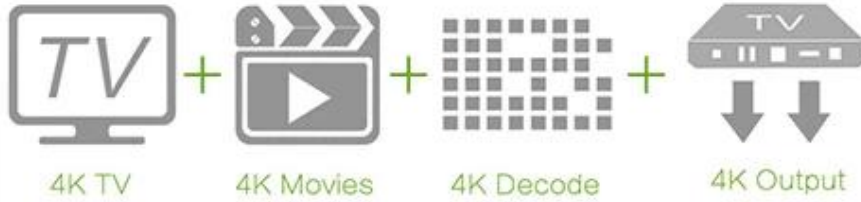

The box can paste in to Wall or TV and others.

- 1.Magic tape
- 2.Pothook Designed
- 3.Dual IR designed,remote control easy.

tomato

Put the photo,musics,and videos on your television.

8Bit

10Bit

H.264

H.265

Enjoy box

Support HD2.0a

- 4K*2K 60Hz Resolution output
- 32 audio channel
- 1536KHz audio sampling
- Dual video stream
- Audio and video dynamic-sync

Home

Favorite

Browser

Video

Apps