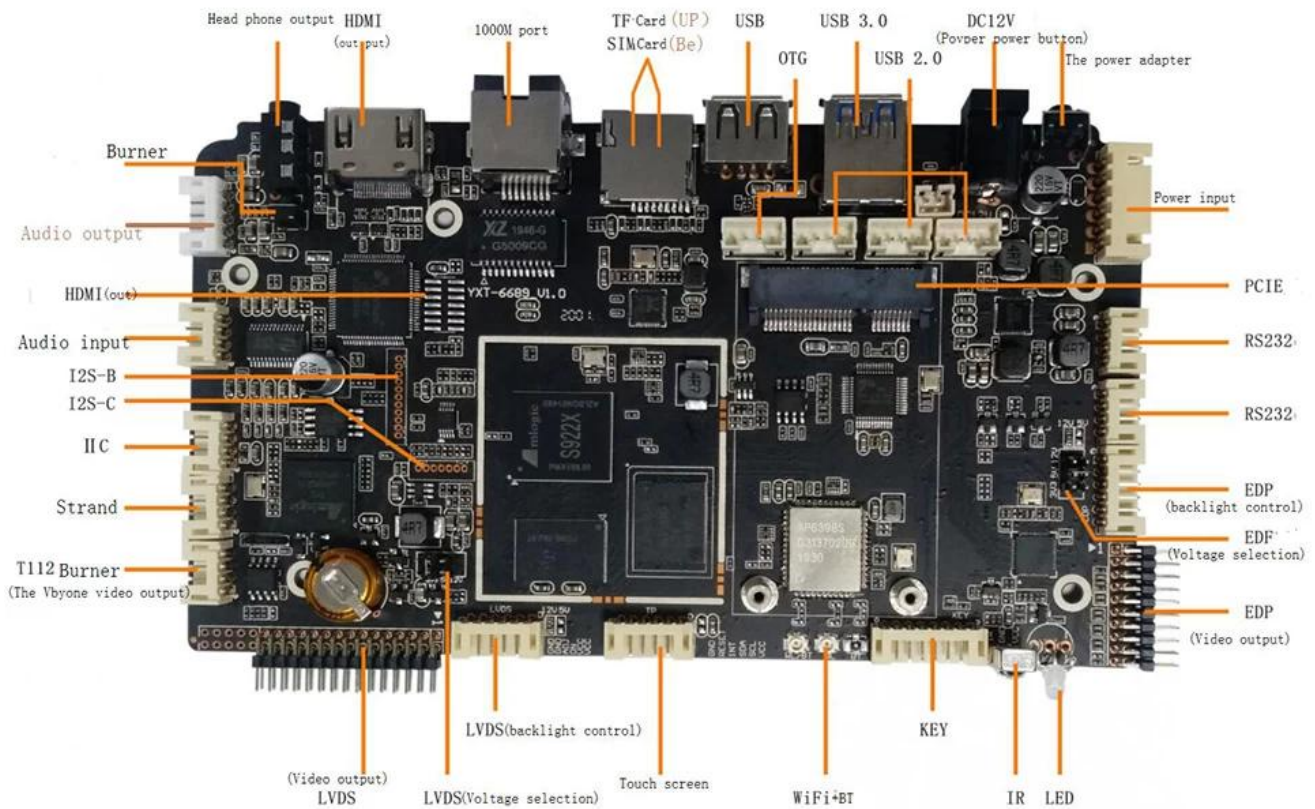

Amlogic S922X 3D HDMI2.1 HDR CEC HDCP 2.2 DAC CVBS 4 MIPI DSI TDM PCM I2S SPDIF PDM (DMIC) DVP

Amlogic S922X

1 RGMII 10/100/1000M MAC 10/100M PHY 1 USB XHCI OTG 2.0 1 USB3.0 PCIe